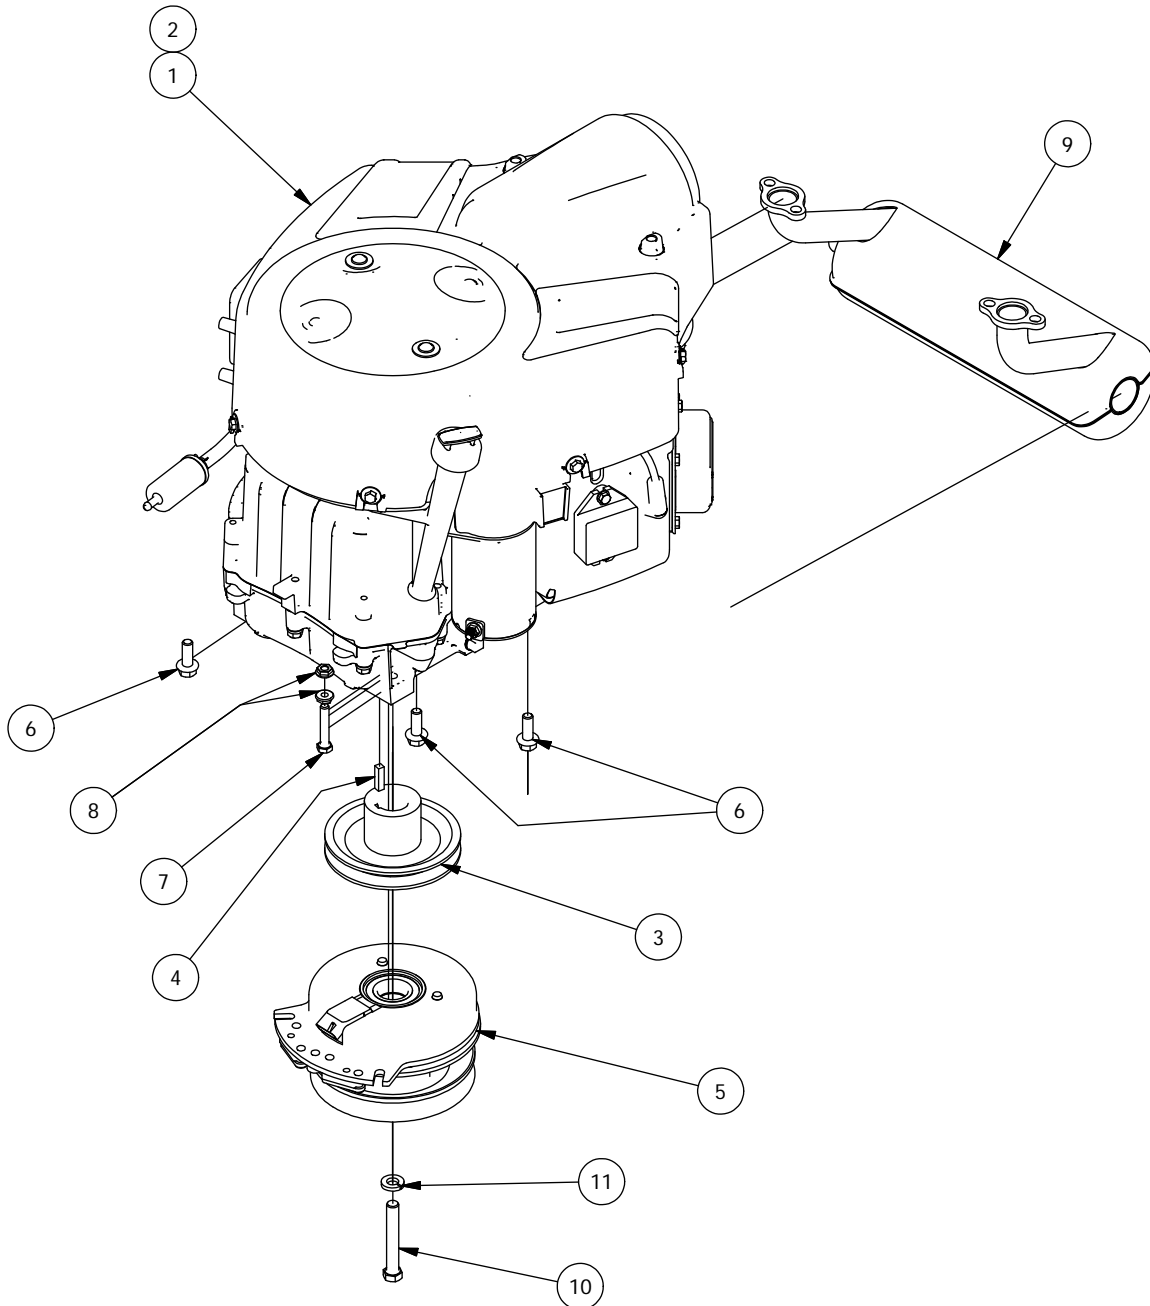

B&S 810CC, 27 HP & B&S 724CC, 25 HP

ITEM	QTY	PART NUMBER	DESCRIPTION
1	1	415-0007-00	B&S 810CC, 27 HP Commercial Series Engine
2	1	415-0006-00	B&S 724CC, 25 HP Commercial Engine
3	1	433-0001-00	Drive Pulley, A Belt
4	1	442-0001-00	1/4 X 1 SQUARE KEY STOCK
5	1	470-0002-00	PTO Clutch
6	3	418-0023-00	3/8-16 X 1-1/8 IND HWH W/SERR TRI LOB ZY
7	1	418-0024-00	5/16-18 X 1-3/4 HEX C/S GR 5 ZINC
8	2	413-0006-00	5/16-18 HEX FLANGE NUT W/SERR ZINC
9	1	415-0052-00	B&S 27 HP&25HP Exhaust
10	1	418-0022-00	7/16-20 X 3 HEX C/S GR 8 ZC YELLOW
11	1	419-0005-00	7/16 SPLIT LOCKWASHER GR 8 ZC YELLOW