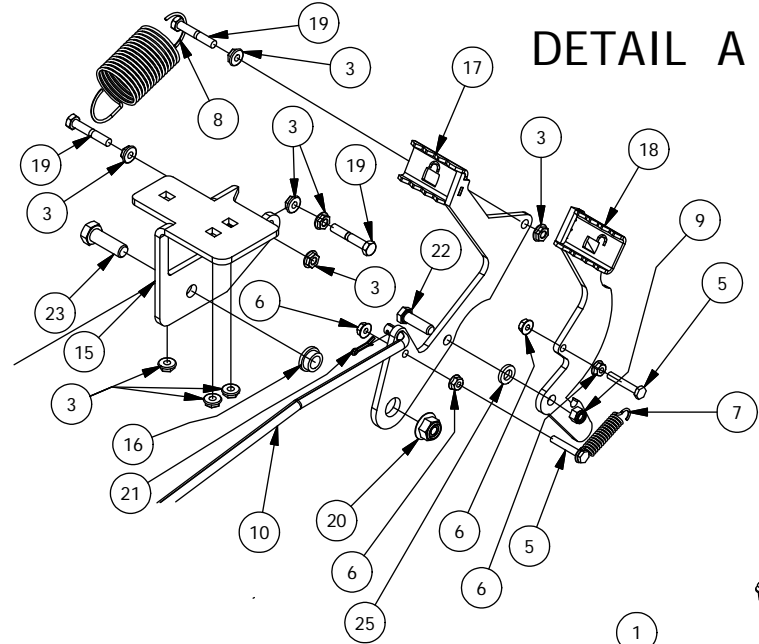

DETAIL A

Brake and Floor Board Assembly

Brake and Floor Board Assembly			
ITEM	QTY	PART NUMBER	DESCRIPTION
1	10	414-0002-00	8MM PUSH TYPE RETAINER NYLON BLACK
2	3	418-0008-00	5/16-18 X 3/4 CARRIAGE BOLT ZINC
3	13	413-0006-00	5/16-18 HEX FLANGE NUT W/SERR ZINC
4	2	418-0045-00	3/8-16 X 1 CARRIAGE BOLT ZINC YELLOW
5	2	418-0029-00	1/4-20 X 1-1/4 HEX C/S GR 2 ZINC
6	6	413-0023-00	1/4-20 HEX FLANGE NUT W/SERR ZINC
7	1	434-0003-00	Brake Pedal Release Spring
8	1	434-0002-00	Brake Pedal Tension Sping
9	1	413-0013-00	3/8-16 NYLON INSERT FLANGE LOCKNUT ZINC
10	1	435-0004-00	MOWER BRAKE LINKAGE
11	1	439-0007-00	Mower Floorboard
12	1	481-0001-00	Rubber Mower Foot Rest Mat
13	1	481-0002-00	Mower Rubber Floor Mat
14	1	439-0059-00	Mower Deck Height Foot Pedal
15	1	439-0009-00	Mower Frame Brake Mounting Bracket
16	7	410-0009-00	1/2" ID X 3/4" OD X 3/8" LENGTH FLANGE BUSHING
17	1	490-0016-00	Mower Brake Lock Lever Assembly
18	1	490-0017-00	Mower Brake Unlock LeverAssembly
19	3	418-0027-00	5/16-18 X 1-3/4 HEX C/S GR 2 ZINC
20	1	413-0002-00	1/2-13 NYLON INSERT FLANGE LOCKNUT ZC YELLOW
21	1	420-0001-00	1/8 X 3/4 COTTER PIN ZINC
22	1	418-0030-00	3/8-16 X 1-1/4 HEX C/S GR 2 ZINC
23	1	418-0028-00	1/2-13 X 1-1/2 HEX C/S GR 2 ZINC
24	4	413-0004-00	3/8-16 HEX FLANGE NUT W/SERR ZINC
25	1	419-0015-00	3/8" ID X 3/4" OD X 1/8" THK BRONZE WASHER
26	4	429-0002-00	Rubber Bumper