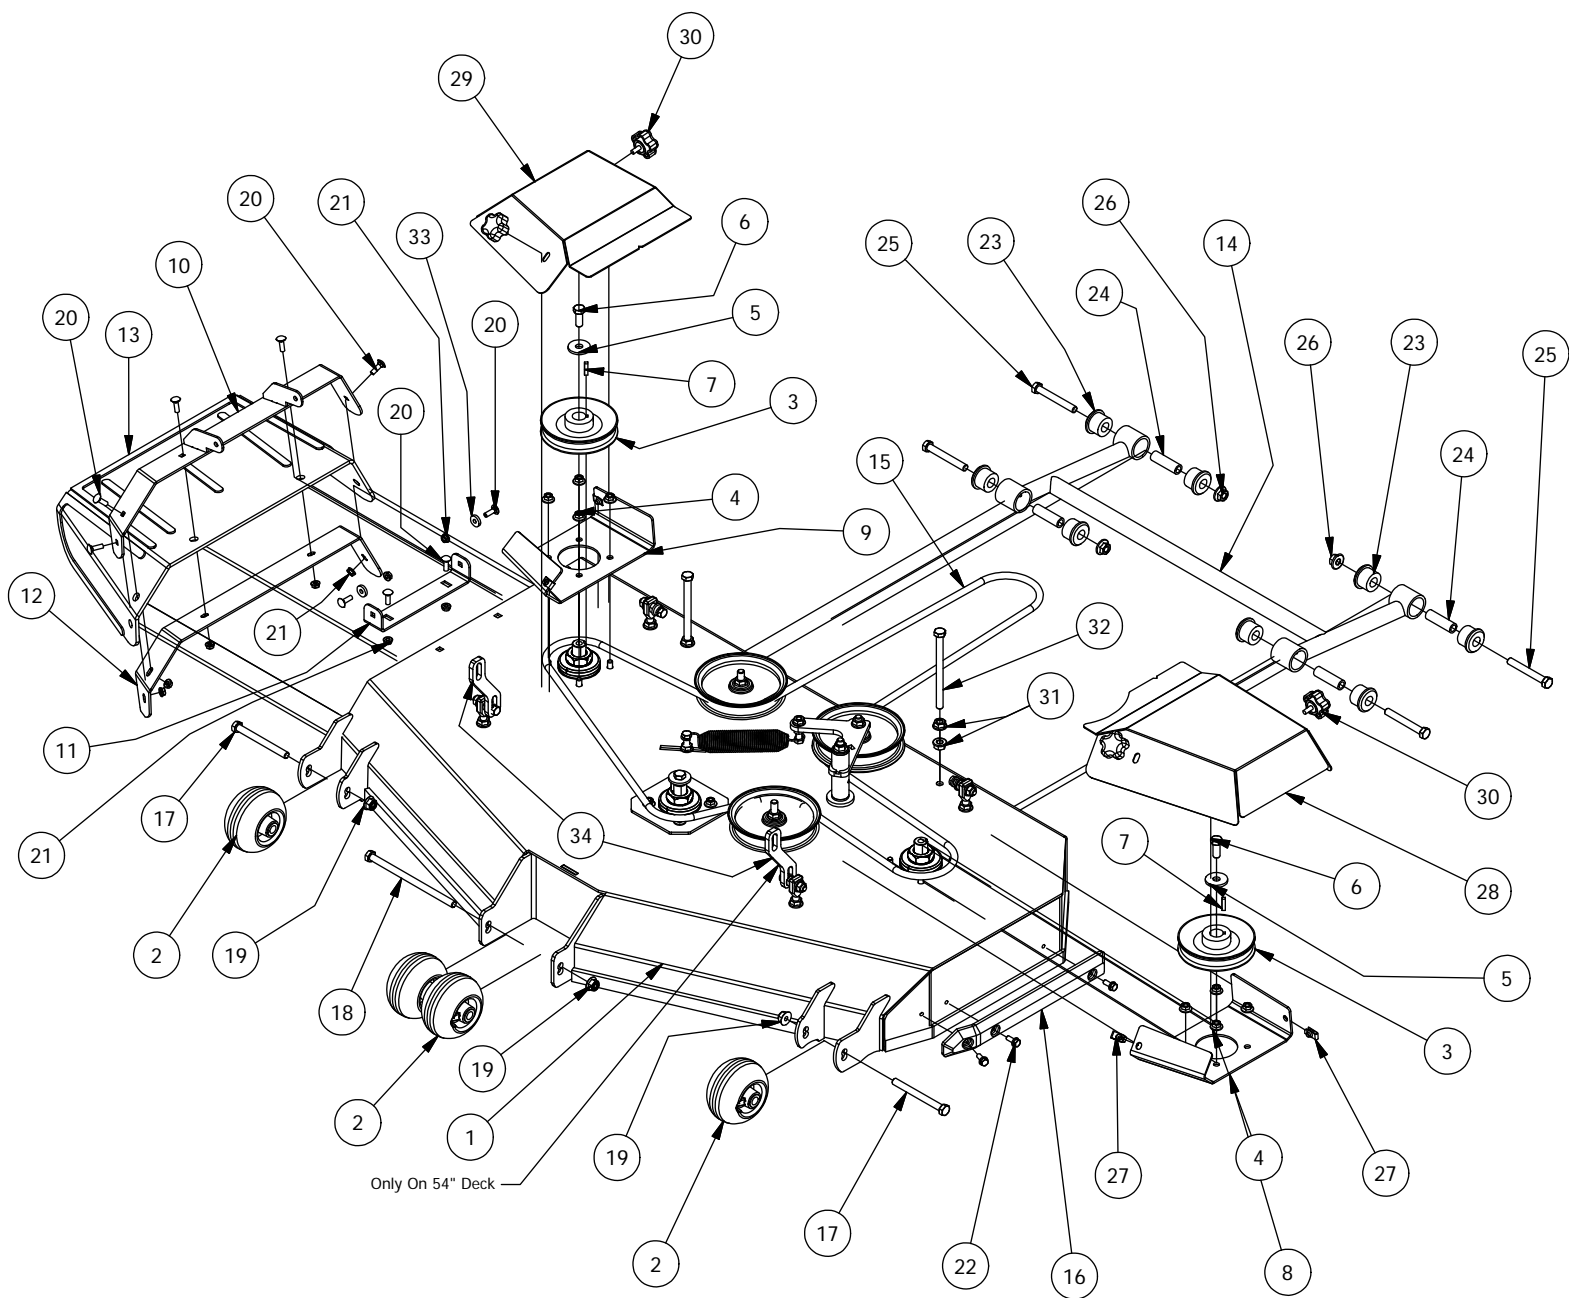

54" Deck Assembly-1

54" Deck Assembly-1			
ITEM	QTY	PART NUMBER	DESCRIPTION
1	1	490-0030-00	54" Mower Deck Assembly
2	4	422-0001-00	Anti-Scalp Wheel
3	3	433-0004-00	Deck Pulley 54"
4	12	418-0004-00	3/8-16 HEX FLANGE NUT W/SERR ZINC
5	3	419-0003-00	1/2" X 1-5/8 BELLEVILLE CUP WASHER ZINC YELLOW
6	3	418-0006-00	1/2-20 X 1-1/4 HEX C/S GR 5 ZINC
7	3	442-0001-00	1/4 X 1 SQUARE KEY STOCK
8	1	439-0057-00	Mower Left Pulley Cover Mounting Bracket
9	1	439-0058-00	Mower Right Pulley Cover Mounting Bracket
10	1	490-0020-00	Mower Deck Chute Hinge Assembly
11	1	439-0090-00	Mower Chute Mounting Bracket
12	1	439-0093-00	Mower Deck Chute Hinge Backer Bracket
13	1	481-0003-00	Mower Rubber Discharge Chute
14	1	490-0014-00	Mower 54"/61" Deck Frame Stabilizer Assembly
15	1	461-0001-00	54" Mower Deck Belt, HB x 153.5" Effective Length
16	1	429-0001-00	Mower Nylon Deck Guard
17	2	418-0016-00	1/2-13 X 5 HEX C/S GR 2 ZINC YELLOW
18	1	418-0015-00	1/2-13 X 8-1/2 HEX C/S GR 2 ZINC YELLOW
19	4	413-0002-00	1/2-13 NYLON INSERT FLANGE LOCKNUT ZC YELLOW
20	9	418-0060-00	5/16-18 X 1 CARRIAGE BOLT ZINC YELLOW
21	9	413-0027-00	5/16-18 NYLON INSERT FLANGE LOCKNUT ZC YELLOW
22	3	418-0049-00	5/16-18 X 3/4 IND HWH TRI LOB ZINC
23	8	732-2000-00	Large MTV A-Arm Bushing
24	4	732-2001-00	Large MTV A-Arm Bushing Sleeve
25	4	418-0021-00	1/2-13 X 3-3/4 HEX C/S GR 5 ZINC
26	4	413-0017-00	1/2-13 NYLON INSERT FLANGE LOCKNUT ZINC W/SERRATIONS
27	4	413-0053-00	5/16 Cage Nut
28	1	439-0091-00	Mower 54" Deck Left Pulley Cover
29	1	439-0092-00	Mower 54" Deck Right Pulley Cover
30	4	445-0001-00	Lobed Knob w/ 5/16"-18 X .750" Stud
31	12	413-0005-00	1/2-13 HEX FLANGE NUT W/SERR ZINC YELLOW
32	2	418-0044-00	1/2-13 X 6-1/2 HEX C/S GR 8 ZINC YELLOW
33	2	419-0006-00	.312 ID X .875 OD X .1875 THK F/W NYLON BLK
34	2	435-0010-00	Mower 54" Deck Front Height Arm Connecting Link