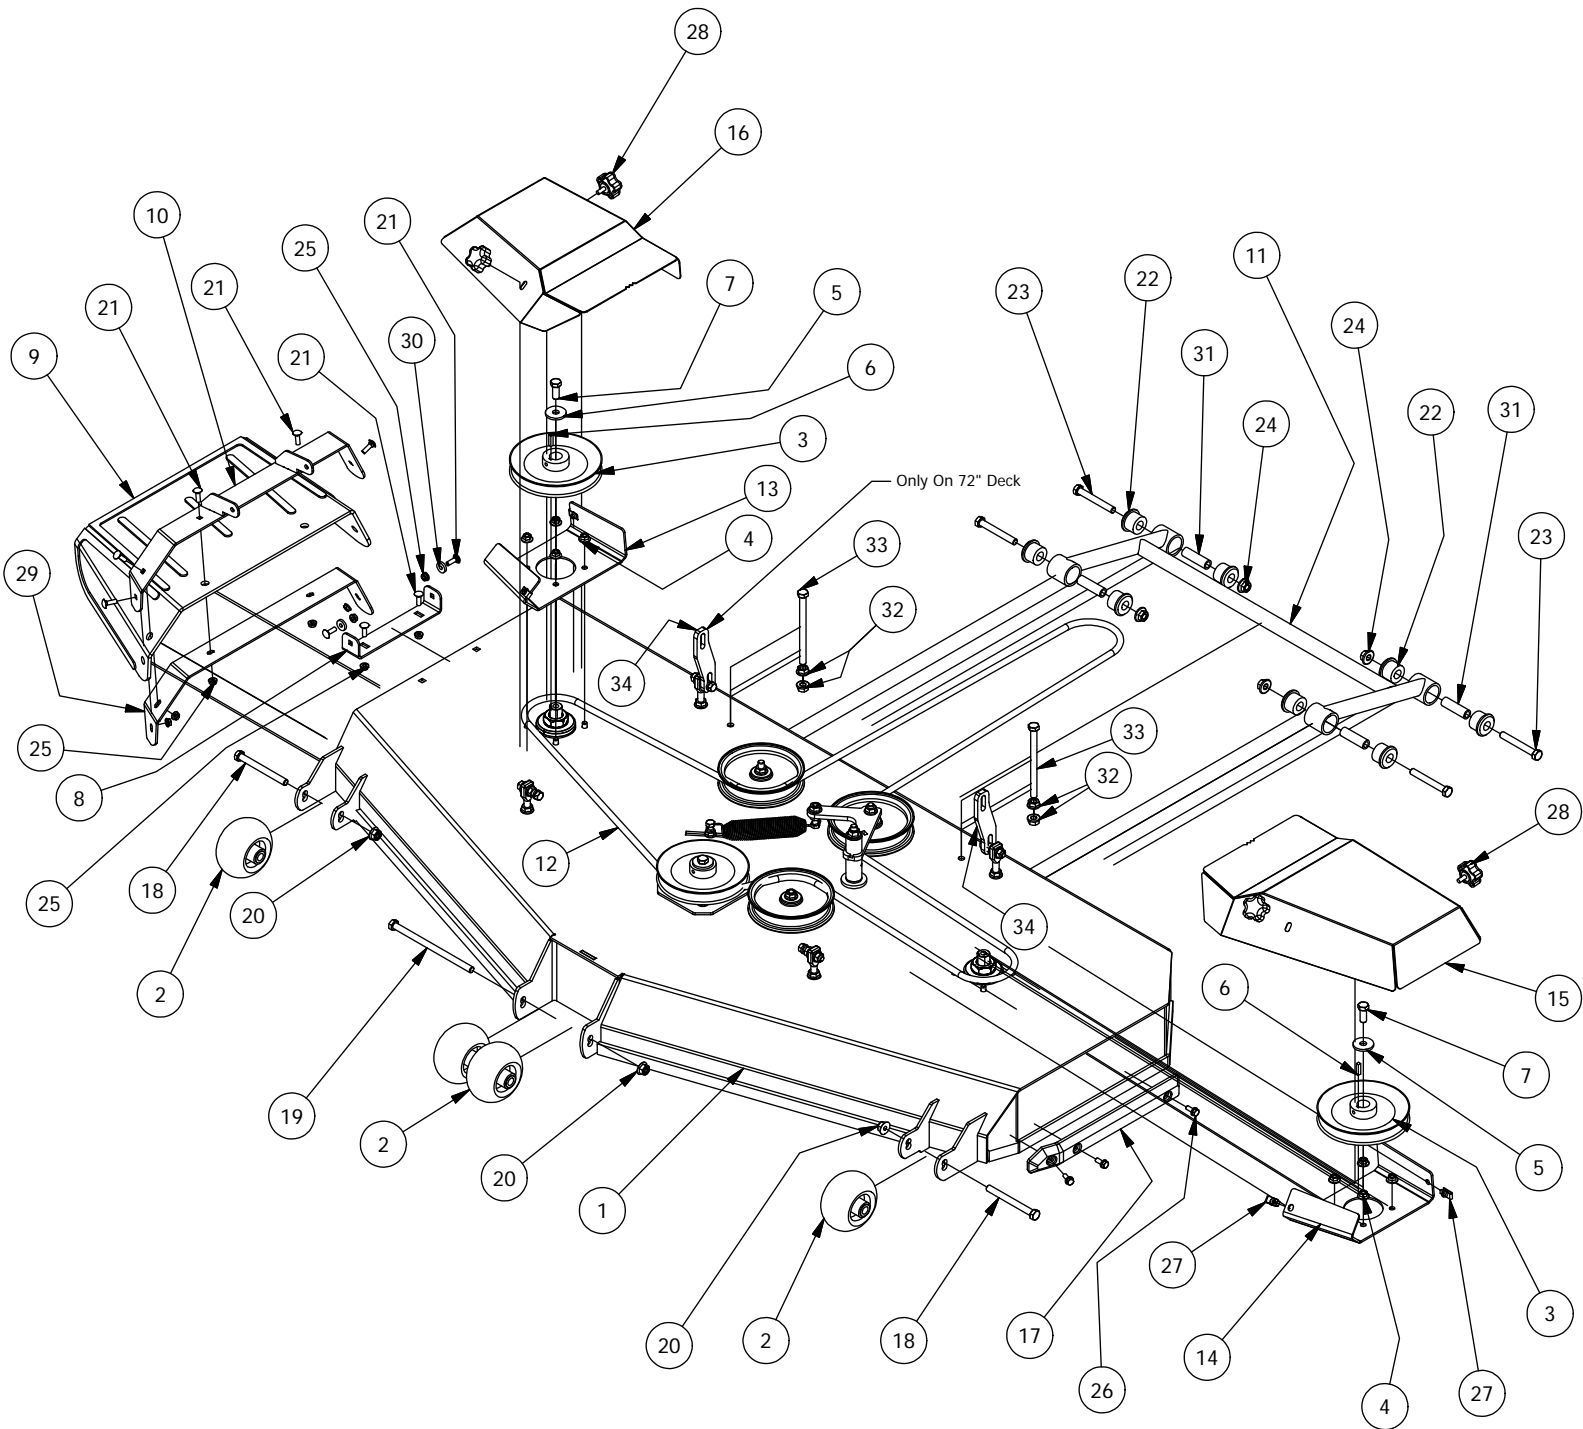

72" Deck Assembly-1

72" Deck Assembly-1			
ITEM	QTY	PART NUMBER	DESCRIPTION
1	1	490-0032-00	72" Mower Deck Assembly
2	4	422-0001-00	Anti-Scalp Wheel
3	3	433-0005-00	Deck Pulley 72"
4	12	418-0004-00	3/8-16 HEX FLANGE NUT W/SERR ZINC
5	3	419-0003-00	1/2" X 1-5/8 BELLEVILLE CUP WASHER ZINC YELLOW
6	3	442-0001-00	1/4 X 1 SQUARE KEY STOCK
7	1	418-0006-00	1/2-20 X 1-1/4 HEX C/S GR 5 ZINC
8	1	439-0090-00	Mower Chute Mounting Bracket
9	1	481-0003-00	Mower Rubber Discharge Chute
10	1	490-0020-00	Mower Deck Chute Hinge Assembly
11	1	490-0015-00	Mower 72" Deck Frame Stabilizer Assembly
12	1	461-0003-00	72" Mower Deck Belt, HB x 186.5" Effective Length
13	1	439-0058-00	Mower Right Pulley Cover Mounting Bracket
14	1	439-0057-00	Mower Left Pulley Cover Mounting Bracket
15	1	439-0062-00	Mower 72" Deck Left Pulley Cover
16	1	439-0063-00	Mower 72" Deck Right Pulley Cover
17	1	429-0001-00	Mower Nylon Deck Guard
18	2	418-0016-00	1/2-13 X 5 HEX C/S GR 2 ZINC YELLOW
19	1	418-0015-00	1/2-13 X 8-1/2 HEX C/S GR 2 ZINC YELLOW
20	4	413-0002-00	1/2-13 NYLON INSERT FLANGE LOCKNUT ZC YELLOW
21	9	418-0060-00	5/16-18 X 1 CARRIAGE BOLT ZINC YELLOW
22	8	732-2000-00	Large MTV A-Arm Bushing
23	4	418-0021-00	1/2-13 X 3-3/4 HEX C/S GR 5 ZINC
24	4	413-0017-00	1/2-13 NYLON INSERT FLANGE LOCKNUT ZINC W/SERRATIONS
25	9	413-0027-00	5/16-18 NYLON INSERT FLANGE LOCKNUT ZC YELLOW
26	3	418-0049-00	5/16-18 X 3/4 IND HWH TRI LOB ZINC
27	4	413-0053-00	5/16 Cage Nut
28	4	445-0001-00	Lobed Knob w/ 5/16"-18 X .750" Stud
29	1	439-0093-00	Mower Deck Chute Hinge Backer Bracket
30	2	419-0006-00	.312 ID X .875 OD X .1875 THK F/W NYLON BLK
31	4	732-2001-00	Large MTV A-Arm Bushing Sleeve
32	12	413-0005-00	1/2-13 HEX FLANGE NUT W/SERR ZINC YELLOW
33	2	418-0044-00	1/2-13 X 6-1/2 HEX C/S GR 8 ZINC YELLOW
34	2	435-0011-00	Mower 72" Deck Rear Height Arm Connecting Link