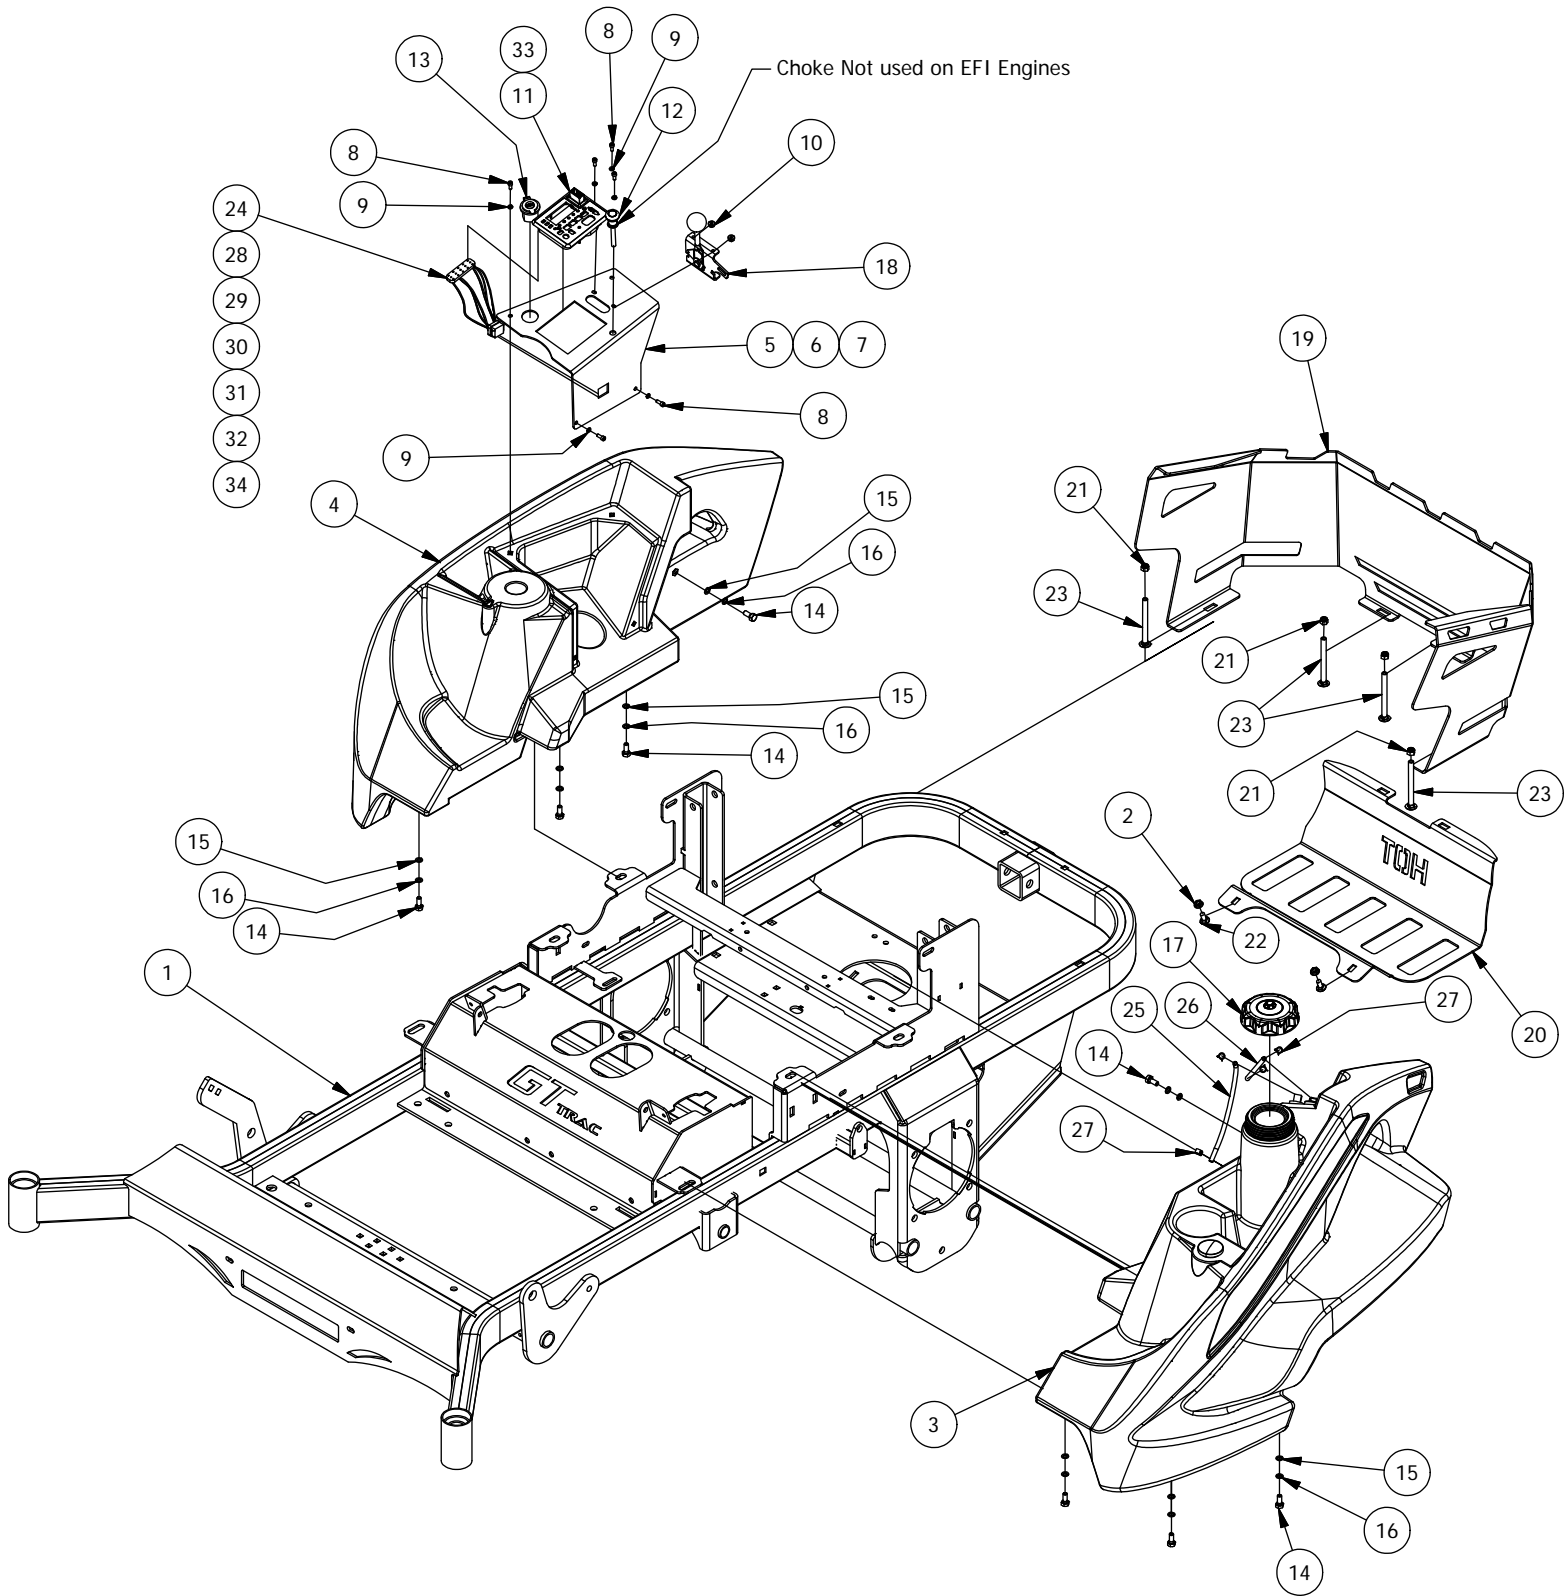

Gas Tank Assembly

Gas Tank Assembly			
ITEM	QTY	PART NUMBER	DESCRIPTION
1	1	490-0007-00	Mower RT Frame Assembly
2	2	413-0006-00	5/16-18 HEX FLANGE NUT W/SERR ZINC
3	1	467-0001-00	Gas Tank
4	1	467-0002-00	Console
5	1	439-0022-00	Mower Control Panel Bracket
6	1	439-0249-00	Mower Control Panel Brkt Machines w/o Choke
7	1	439-0096-00	Mower Control Panel Bracket, Mowers w/Kohler Confidant Engines
8	6	418-0055-00	10-24 X 1/2 SOCKET C/S 18-8 SS
9	6	419-0011-00	#10 SPLIT LOCKWASHER 18-8 SS
10	2	413-0008-00	10-24 NYLON INSERT LOCKNUT 18-8 SS
11	1	486-0001-00	Mower Control Console, Carbureted Engine
12	1	464-0002-00	Choke Cable
13	1	677-2075-00	12 Volt Auxilliary Plug
14	8	418-0054-00	5/16-18 X 3/4 HEX C/S ZINC
15	8	419-0007-00	1/2 USS FLAT WASHER ZINC
16	8	419-0009-00	5/16 SPLIT LOCKWASHER ZINC
17	1	467-0008-00	Kelch Tank Fill Neck Non-Venting Cap
18	1	464-0001-00	Mower Throttle Cable Assembly w / Handle
19	1	439-0064-00	Mower Engine Cowling
20	1	439-0006-00	Mower Muffler Guard
21	4	413-0013-00	3/8-16 NYLON INSERT FLANGE LOCKNUT ZINC
22	2	418-0008-00	5/16-18 X 3/4 CARRIAGE BOLT ZINC
23	4	418-0018-00	3/8-16 X 4 CARRIAGE BOLT ZINC
24	1	486-0010-00	Mower B&S Vanguard 32hp/36hp Harness
25	1	751-1014-00	1/4 Fuel Line - Low Perm
26	1	451-0002-00	vapor vent line tube
27	4	472-0003-00	1/4 Spring Hose Clamp
28	1	486-0011-00	Mower B&S Commercial 25hp/27hp Harness
29	1	486-0012-00	Mower Kohler Command Pro 824 EFI Harness
30	1	486-0013-00	Mower Kohler Confidant ZT740 / 7000 ZT745 Harness
31	1	486-0014-00	Mower Light Option Harness
32	1	486-0021-00	Mower Kohler Confidant with E-choke
33	1	486-0003-00	Mower Control Console, EFI Engine
34	1	486-0015-00	Mower Deck Lift Option Harness