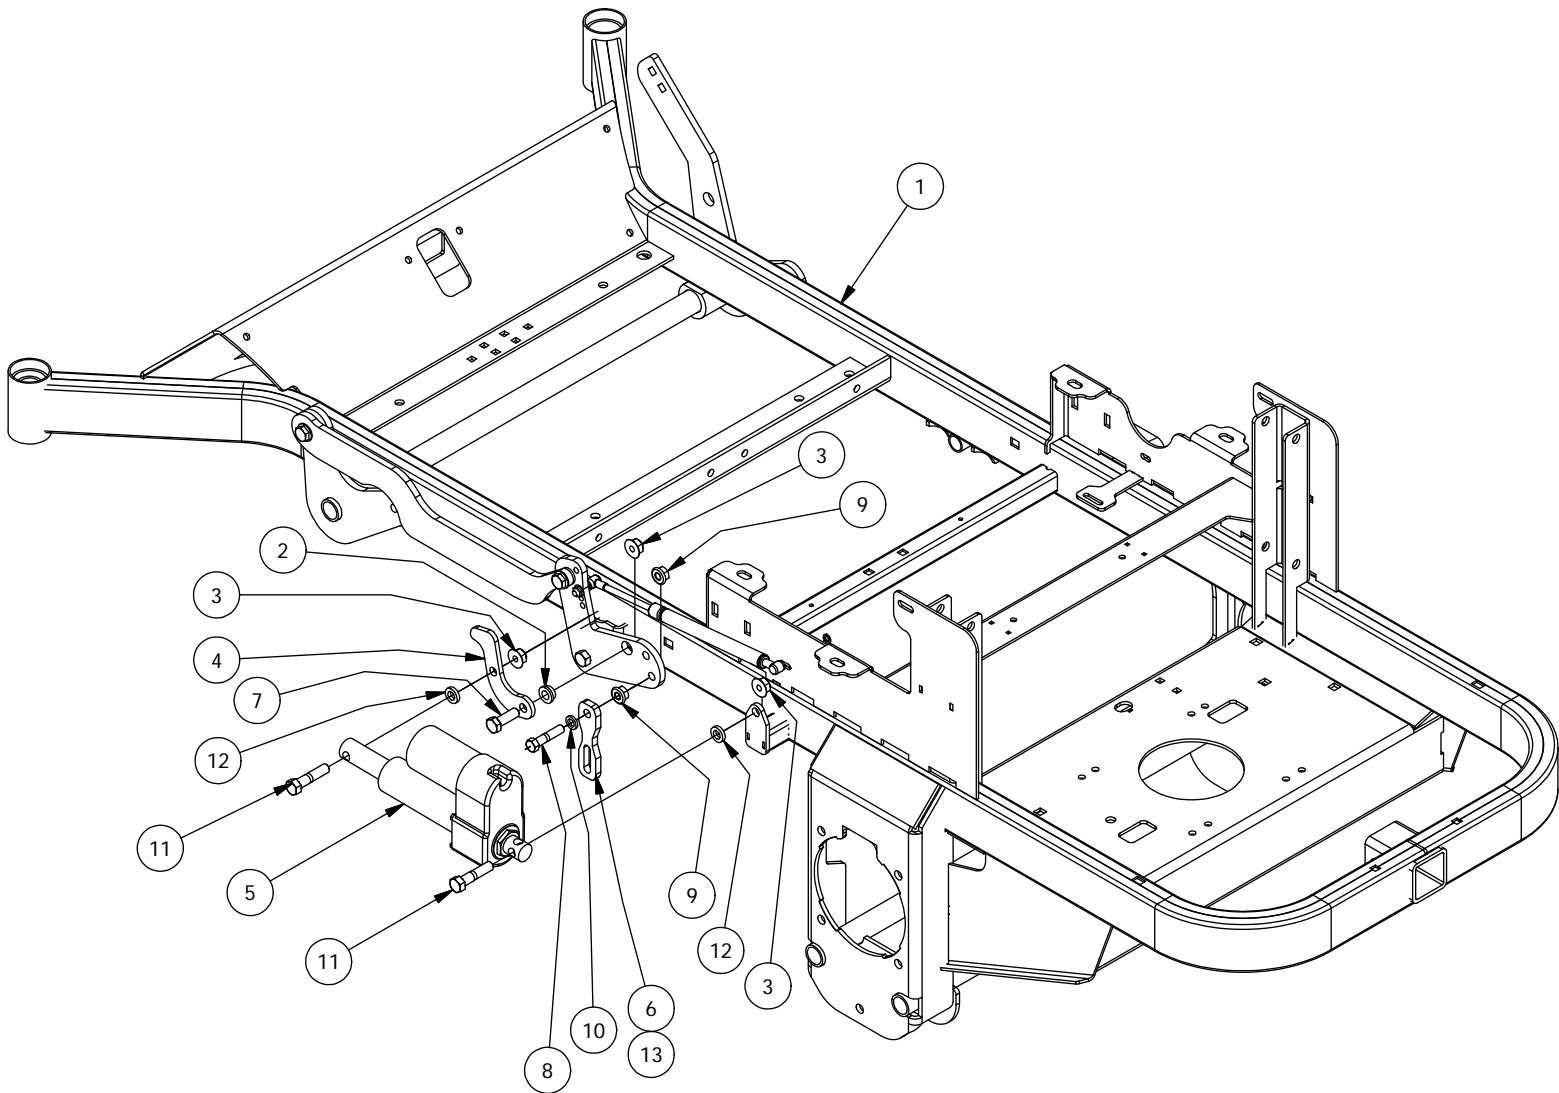

Actuator Assembly			
ITEM	QTY	PART NUMBER	DESCRIPTION
1	1	490-0007-00	Mower RT Frame Assembly
2	3	410-0009-00	1/2" ID X 3/4" OD X 3/8" LENGTH FLANGE BUSHING
3	6	413-0002-00	1/2-13 NYLON INSERT FLANGE LOCKNUT ZC YELLOW
4	1	439-0084-00	Electric Actuator Brkt
5	1	486-0031-00	Mower Electric Deck Actuator
6	1	435-0006-00	Mower Rear Deck hanger, Electric Actuated Deck
7	1	418-0028-00	1/2-13 X 1-1/2 HEX C/S GR 2 ZINC
8	1	418-0046-00	7/16-14 X 2 HEX C/S GR 5 ZINC YELLOW
9	2	413-0011-00	7/16-14 HEX FLANGE NUT W/SERR ZINC YELLOW
10	1	419-0010-00	.443 ID X .750 OD X .125 THK NYLON BLACK
11	2	418-0061-00	1/2-13 X 2-1/4 HEX C/S GR 2 ZINC
12	2	413-0051-00	1/2" ID X 7/8" OD X 3/16" THK BRONZE WASHER
13	1	435-0012-00	Mower 72" Deck Actuator Connecting Link