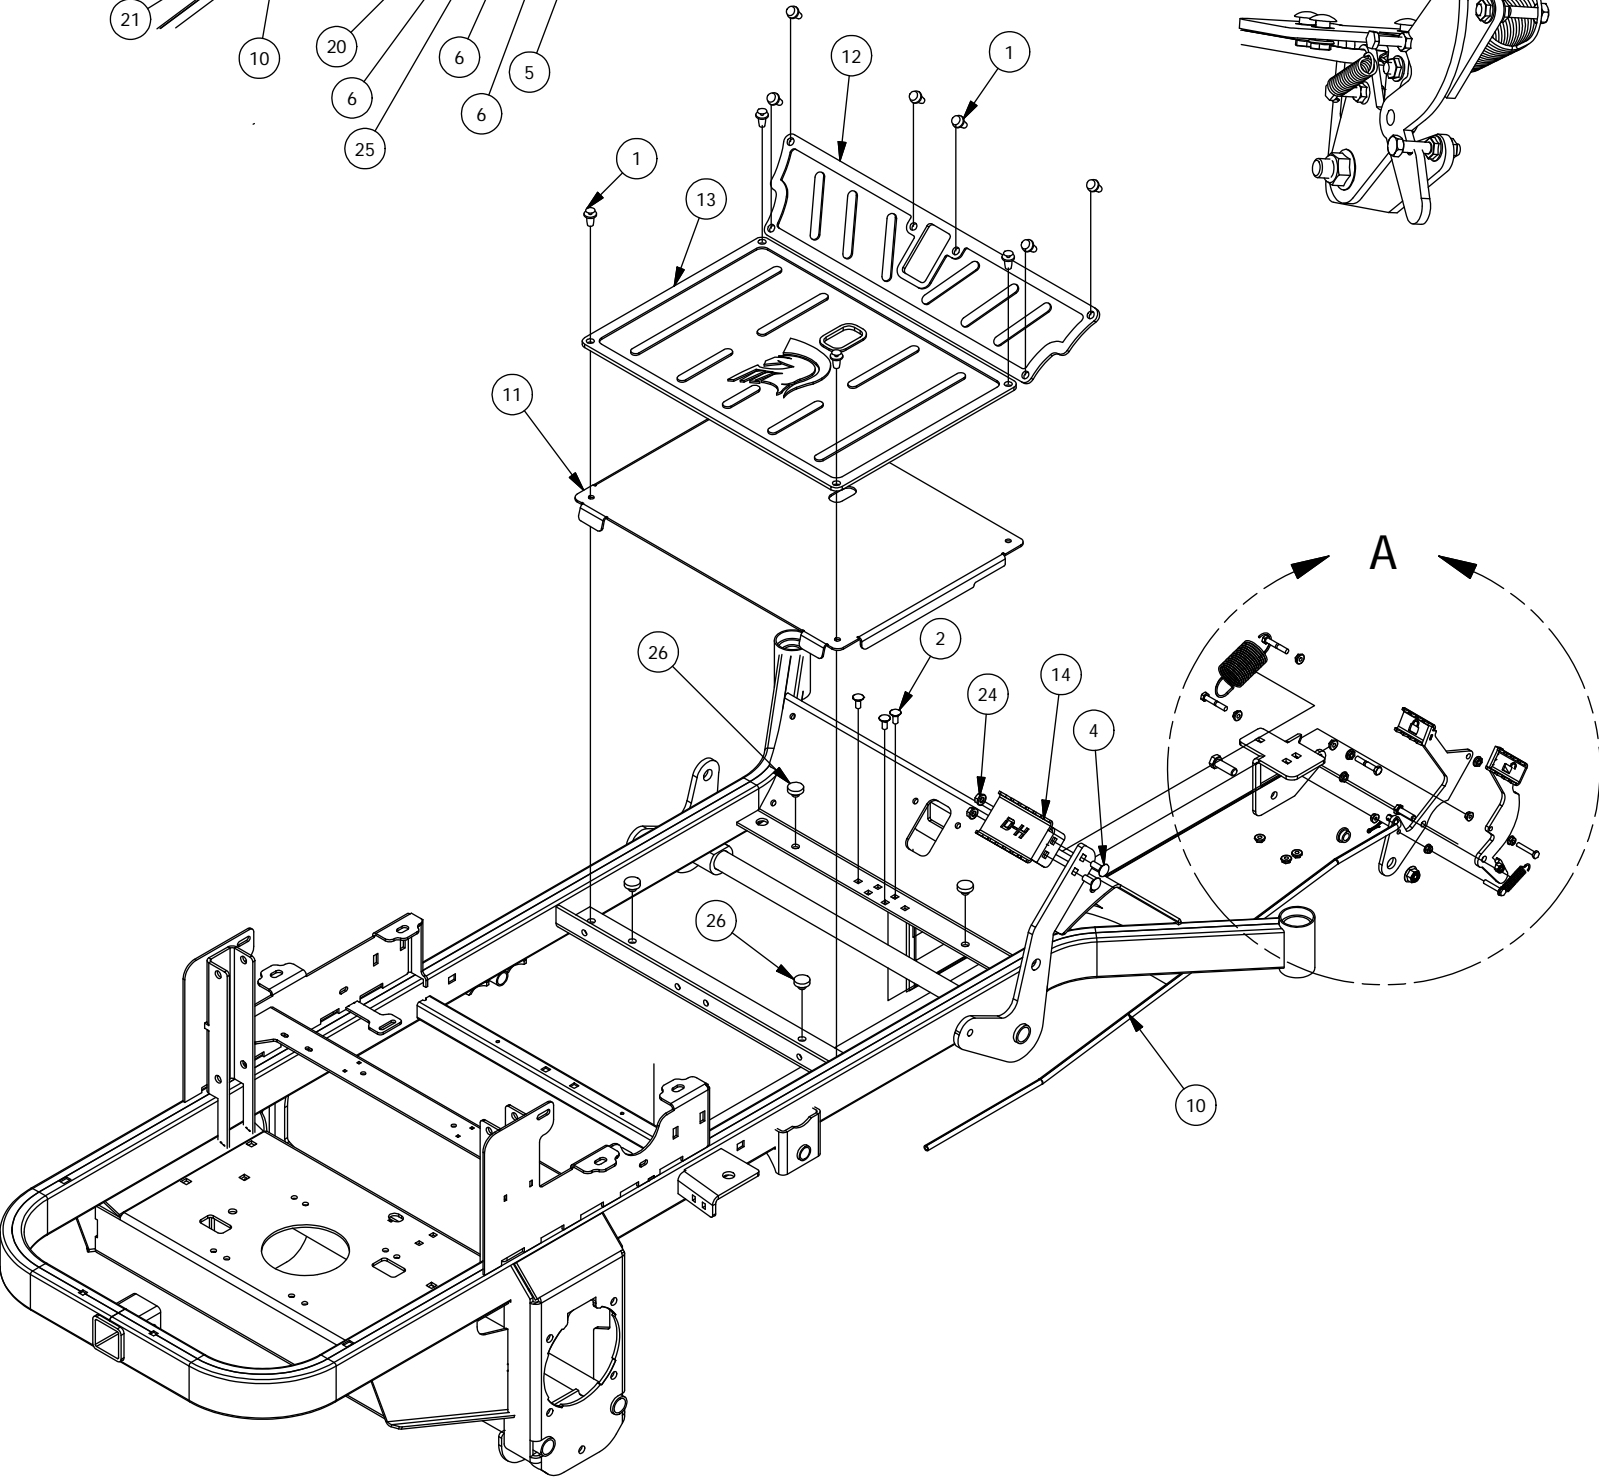

DETAIL A

Brake and Floor Board Assembly

Brake and Floor Board Assembly			
ITEM	QTY	PART NUMBER	DESCRIPTION
1	10	414-0002-00	8MM PUSH TYPE RETAINER NYLON BLACK
2	3	418-0008-00	5/16-18 X 3/4 CARRIAGE BOLT ZINC
3	13	413-0006-00	5/16-18 HEX FLANGE NUT W/SERR ZINC
4	2	418-0045-00	3/8-16 X 1 CARRIAGE BOLT ZINC YELLOW
5	2	418-0029-00	1/4-20 X 1-1/4 HEX C/S GR 2 ZINC
6	6	413-0023-00	1/4-20 HEX FLANGE NUT W/SERR ZINC
7	1	434-0003-00	Brake Pedal Release Spring
8	1	434-0002-00	Brake Pedal Tension Sping
9	1	413-0013-00	3/8-16 NYLON INSERT FLANGE LOCKNUT ZINC
10	1	435-0004-00	MOWER BRAKE LINKAGE
11	1	439-0007-00	Mower Floorboard
12	1	481-0001-00	Rubber Mower Foot Rest Mat
13	1	481-0002-00	Mower Rubber Floor Mat
14	1	439-0059-00	Mower Deck Height Foot Pedal
15	1	439-0009-00	Mower Frame Brake Mounting Bracket
16	7	410-0009-00	1/2" ID X 3/4" OD X 3/8" LENGTH FLANGE BUSHING
17	1	490-0016-00	Mower Brake Lock Lever Assembly
18	1	490-0017-00	Mower Brake Unlock LeverAssembly
19	3	418-0027-00	5/16-18 X 1-3/4 HEX C/S GR 2 ZINC
20	1	413-0002-00	1/2-13 NYLON INSERT FLANGE LOCKNUT ZC YELLOW
21	1	420-0001-00	1/8 X 3/4 COTTER PIN ZINC
22	1	418-0030-00	3/8-16 X 1-1/4 HEX C/S GR 2 ZINC
23	1	418-0028-00	1/2-13 X 1-1/2 HEX C/S GR 2 ZINC
24	4	413-0004-00	3/8-16 HEX FLANGE NUT W/SERR ZINC
25	1	419-0015-00	3/8" ID X 3/4" OD X 1/8" THK BRONZE WASHER
26	4	429-0002-00	Rubber Bumper