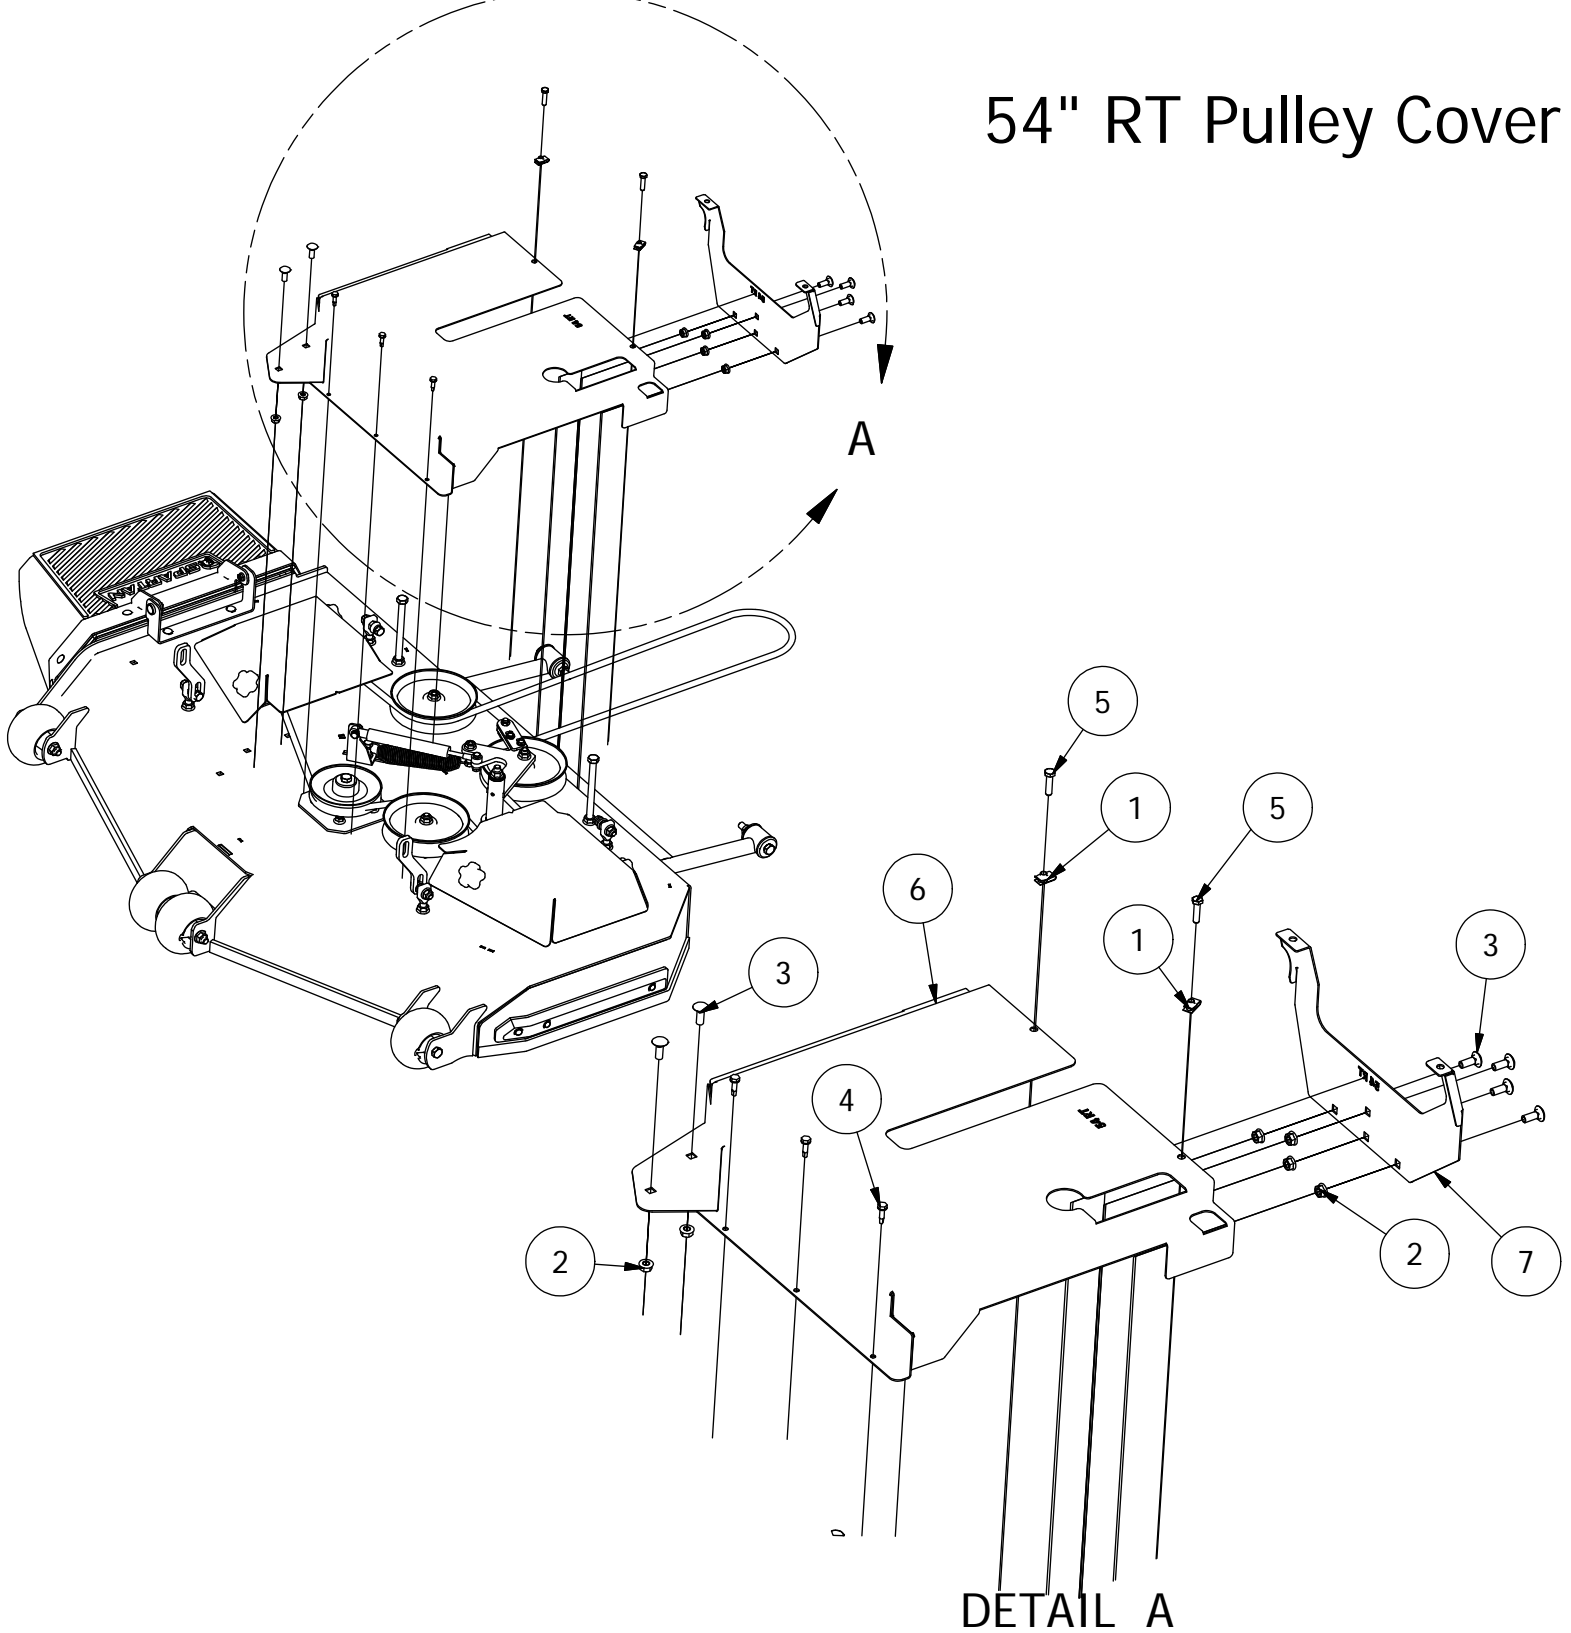

54" RT Pulley Cover

Parts List			
ITEM	QTY	PART NUMBER	DESCRIPTION
1	2	413-0053-00	5/16 Cage Nut
2	6	413-0004-00	3/8-16 HEX FLANGE NUT W/SERR ZINC
3	6	418-0045-00	3/8-16 X 1 CARRIAGE BOLT ZINC YELLOW GR8
4	3	630-7040-00	1/4 x 1 Hex Head Tek Screw
5	2	618-2029-00	5/16" x 1-1/4" Hex C/S Gr 5
6	1	439-0591-00	54" RT/SRT Pulley Middle Cover
7	1	439-0590-00	54" RT/SRT Pulley Cover Support Bracket