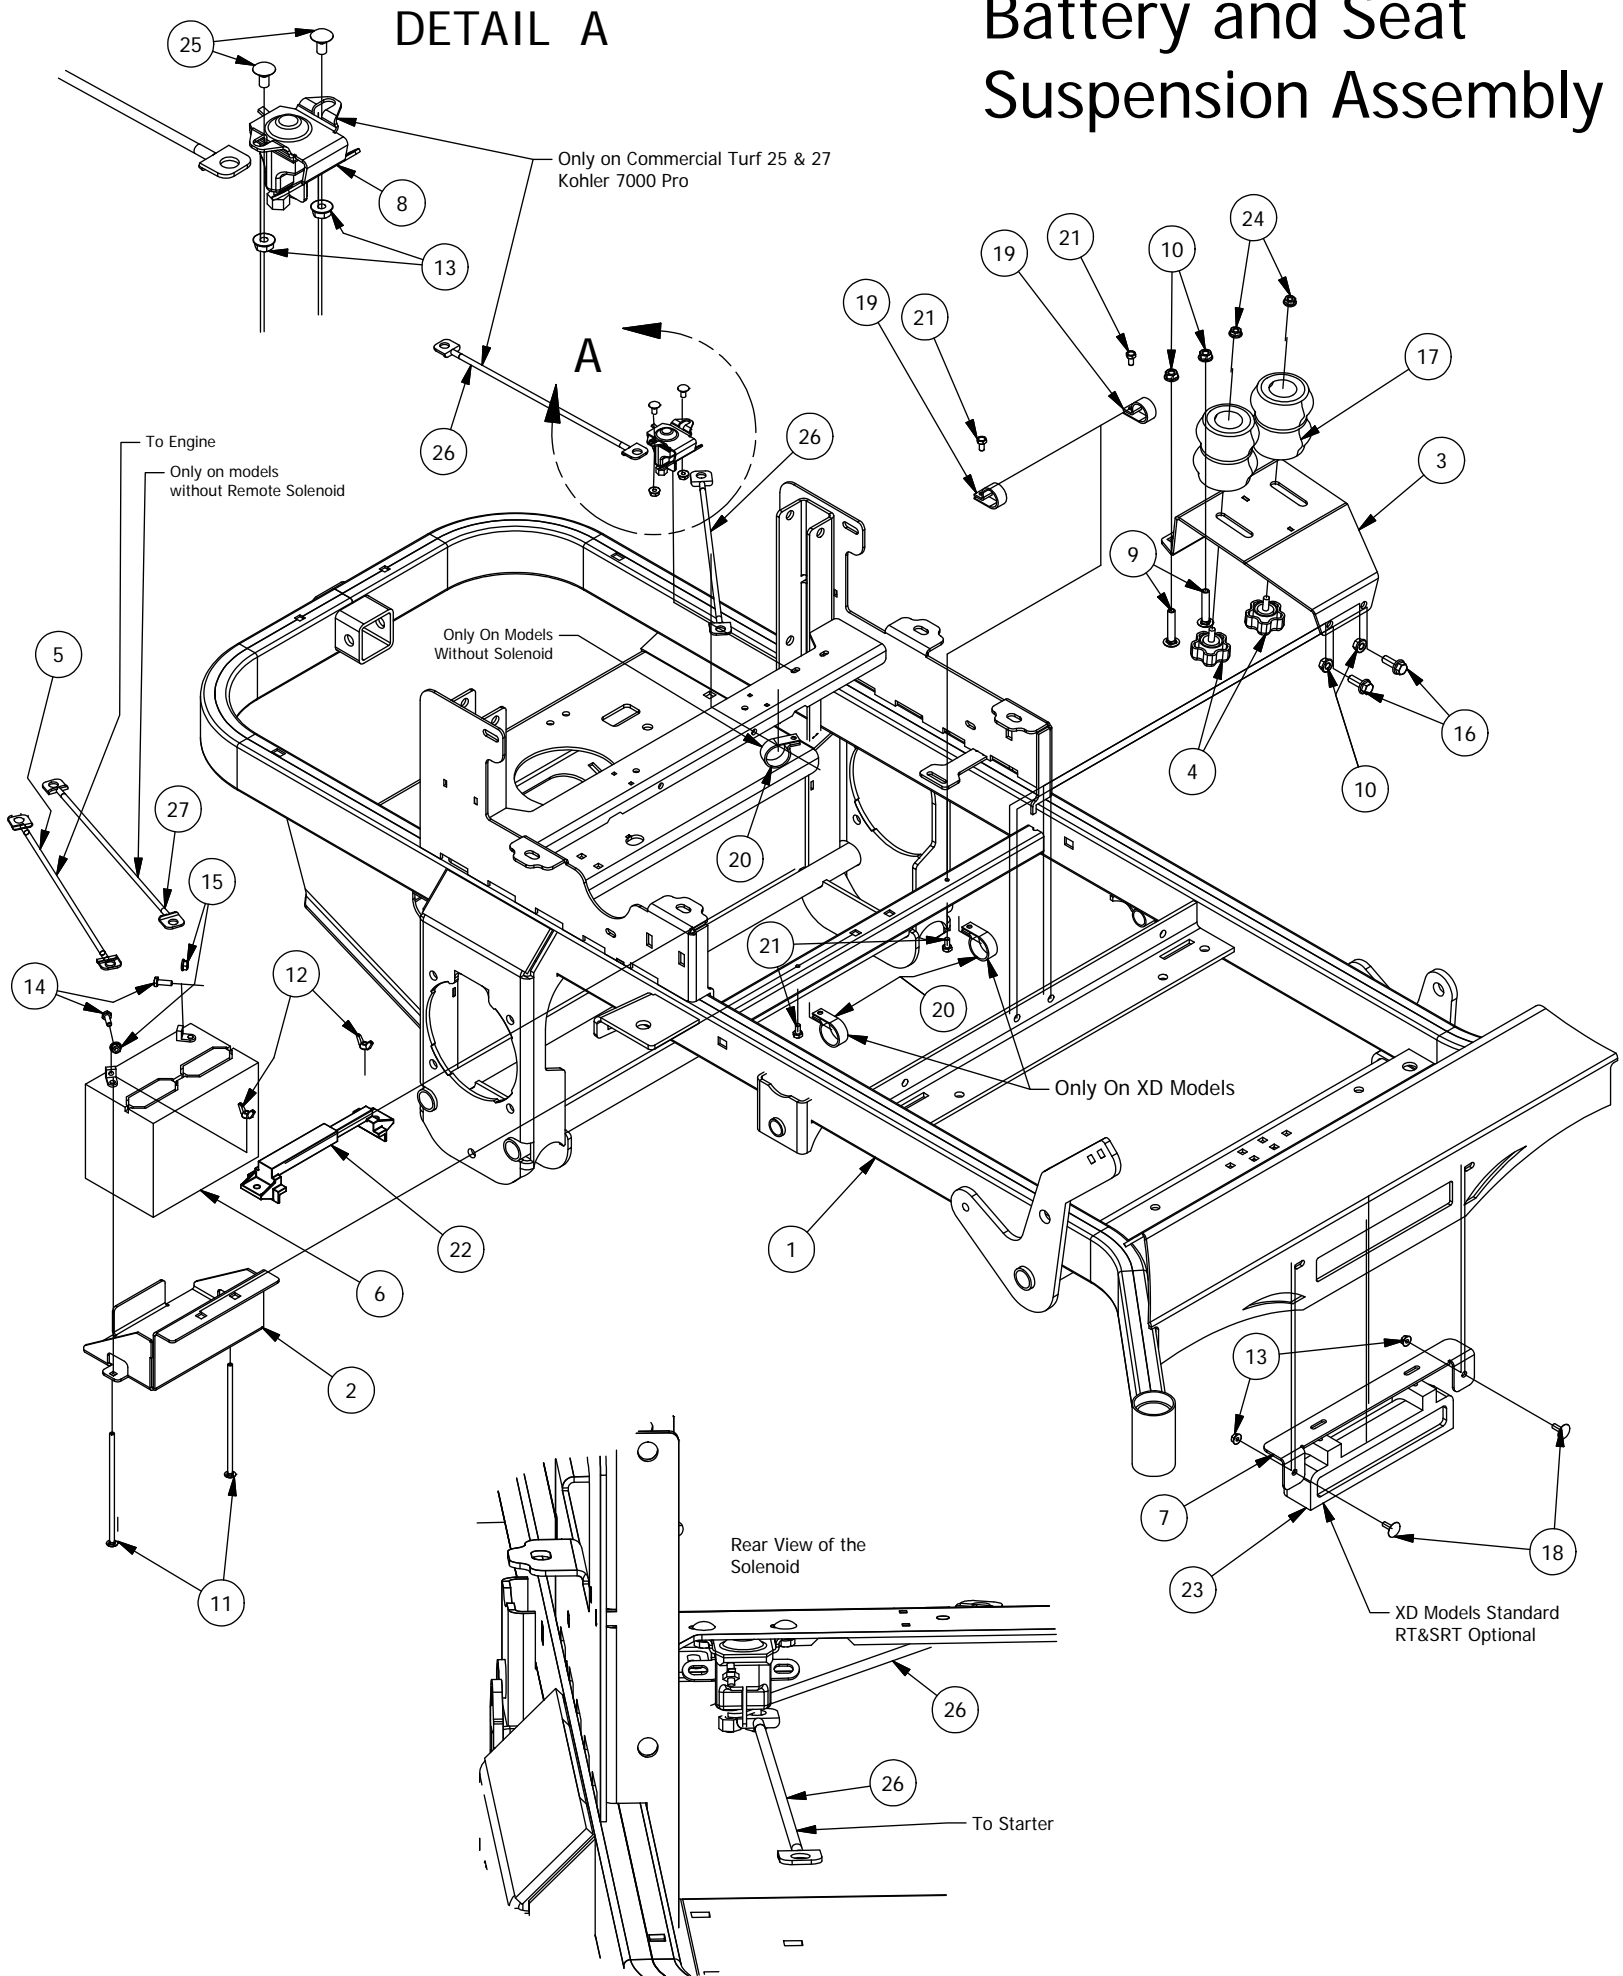

Battery and Seat Suspension Assembly

DETAIL A

Battery and Seat Suspension Assembly			
ITEM	QTY	PART NUMBER	DESCRIPTION
1	1	490-0007-00	Mower RT Frame Assembly
2	1	439-0008-00	Mower Battery Box
3	1	490-0021-00	Mower Suspension Seat Bracket Assembly
4	2	445-0001-00	Lobed Knob w/ 5/16"-18 X .750" Stud
5	1	486-0017-00	Mower Negative Battery Cable 28" long
6	1	468-1004-00	12-V Mower Starter Battery
7	1	439-0012-00	Mower LED Light Bracket
8	1	486-0002-00	Mower Starter Solenoid
9	2	418-0033-00	3/8-16 X 2 CARRIAGE BOLT ZINC
10	4	413-0004-00	3/8-16 HEX FLANGE NUT W/SERR ZINC
11	2	418-0034-00	1/4-20 X 7 CARRIAGE BOLT ZINC
12	2	413-0025-00	1/4-20 WING NUT ZINC
13	4	413-0023-00	1/4-20 HEX FLANGE NUT W/SERR ZINC
14	2	418-0035-00	1/4-20 X 3/4 HEX C/S GR 2 ZINC
15	2	413-0026-00	1/4-20 NYLON INSERT FLANGE L/NUT ZINC
16	2	418-0040-00	3/8-16 X 1 HEX FLANGE BOLT GR 8 ZC YELLOW
17	2	487-0003-00	SRT Rear Suspension Elastomer
18	2	418-0026-00	1/4-20 X 3/4 CARRIAGE BOLT ZINC YELLOW
19	2	472-0002-00	1/2" CUSHIONED LOOP CLAMP
20	3	472-0001-00	1-1/4" CHUSHIONED LOOP CLAMP BLACK
21	4	418-0025-00	1/4-20 X 1/2 HWH SLOT TYPE F TCS ZINC
22	1	443-0001-00	Battery Hold Down
23	1	486-0032-00	Mower LED Light Bar
24	2	413-0027-00	5/16-18 NYLON INSERT FLANGE LOCKNUT ZC YELLOW
25	2	418-0031-00	1/4-20 X 1/2 CARRIAGE BOLT ZC YELLOW
26	2	486-0018-00	Mower Positive Battery Cable 12" long
27	1	486-0016-00	Mower Positive Battery Cable 25" long