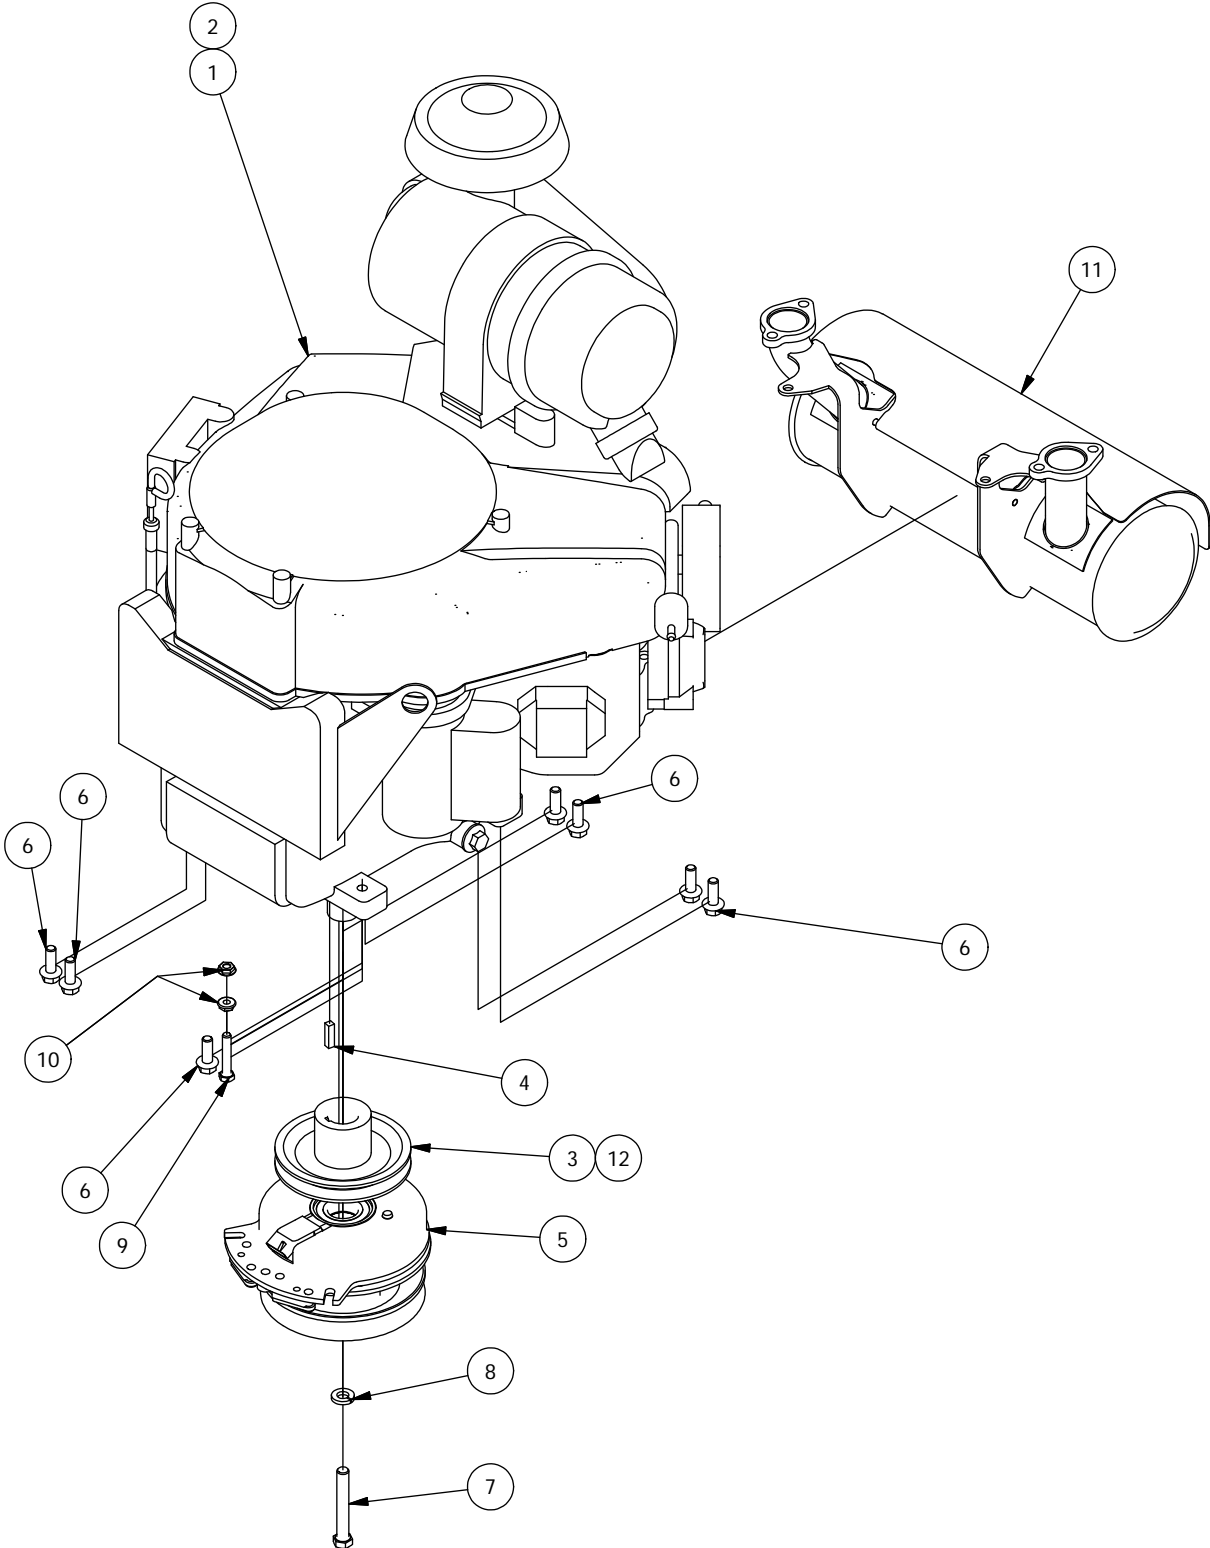

B&S 32 HP/36HP Vanguard Series Engine			
ITEM	QTY	PART NUMBER	DESCRIPTION
1	1	415-0009-00	B&S 993CC, 36 HP Vanguard Series Engine
2	1	415-0008-00	B&S 896CC, 32 HP Vanguard Series Engine
3	1	433-0001-00	Drive Pulley, A Belt
4	1	442-0001-00	1/4 X 1 SQUARE KEY STOCK
5	1	470-0002-00	PTO Clutch
6	7	418-0023-00	3/8-16 X 1-1/8 IND HWH W/SERR TRI LOB ZY
7	1	418-0022-00	7/16-20 X 3 HEX C/S GR 8 ZC YELLOW
8	1	419-0005-00	7/16 SPLIT LOCKWASHER GR 8 ZC YELLOW
9	1	418-0024-00	5/16-18 X 1-3/4 HEX C/S GR 5 ZINC
10	2	413-0006-00	5/16-18 HEX FLANGE NUT W/SERR ZINC
11	1	415-0051-00	B&S 32 HP/36HP Vanguard Series Engine Exhaust
12	1	433-0002-00	Drive Pulley, B Belt (Only with HTG16 Transmissions)