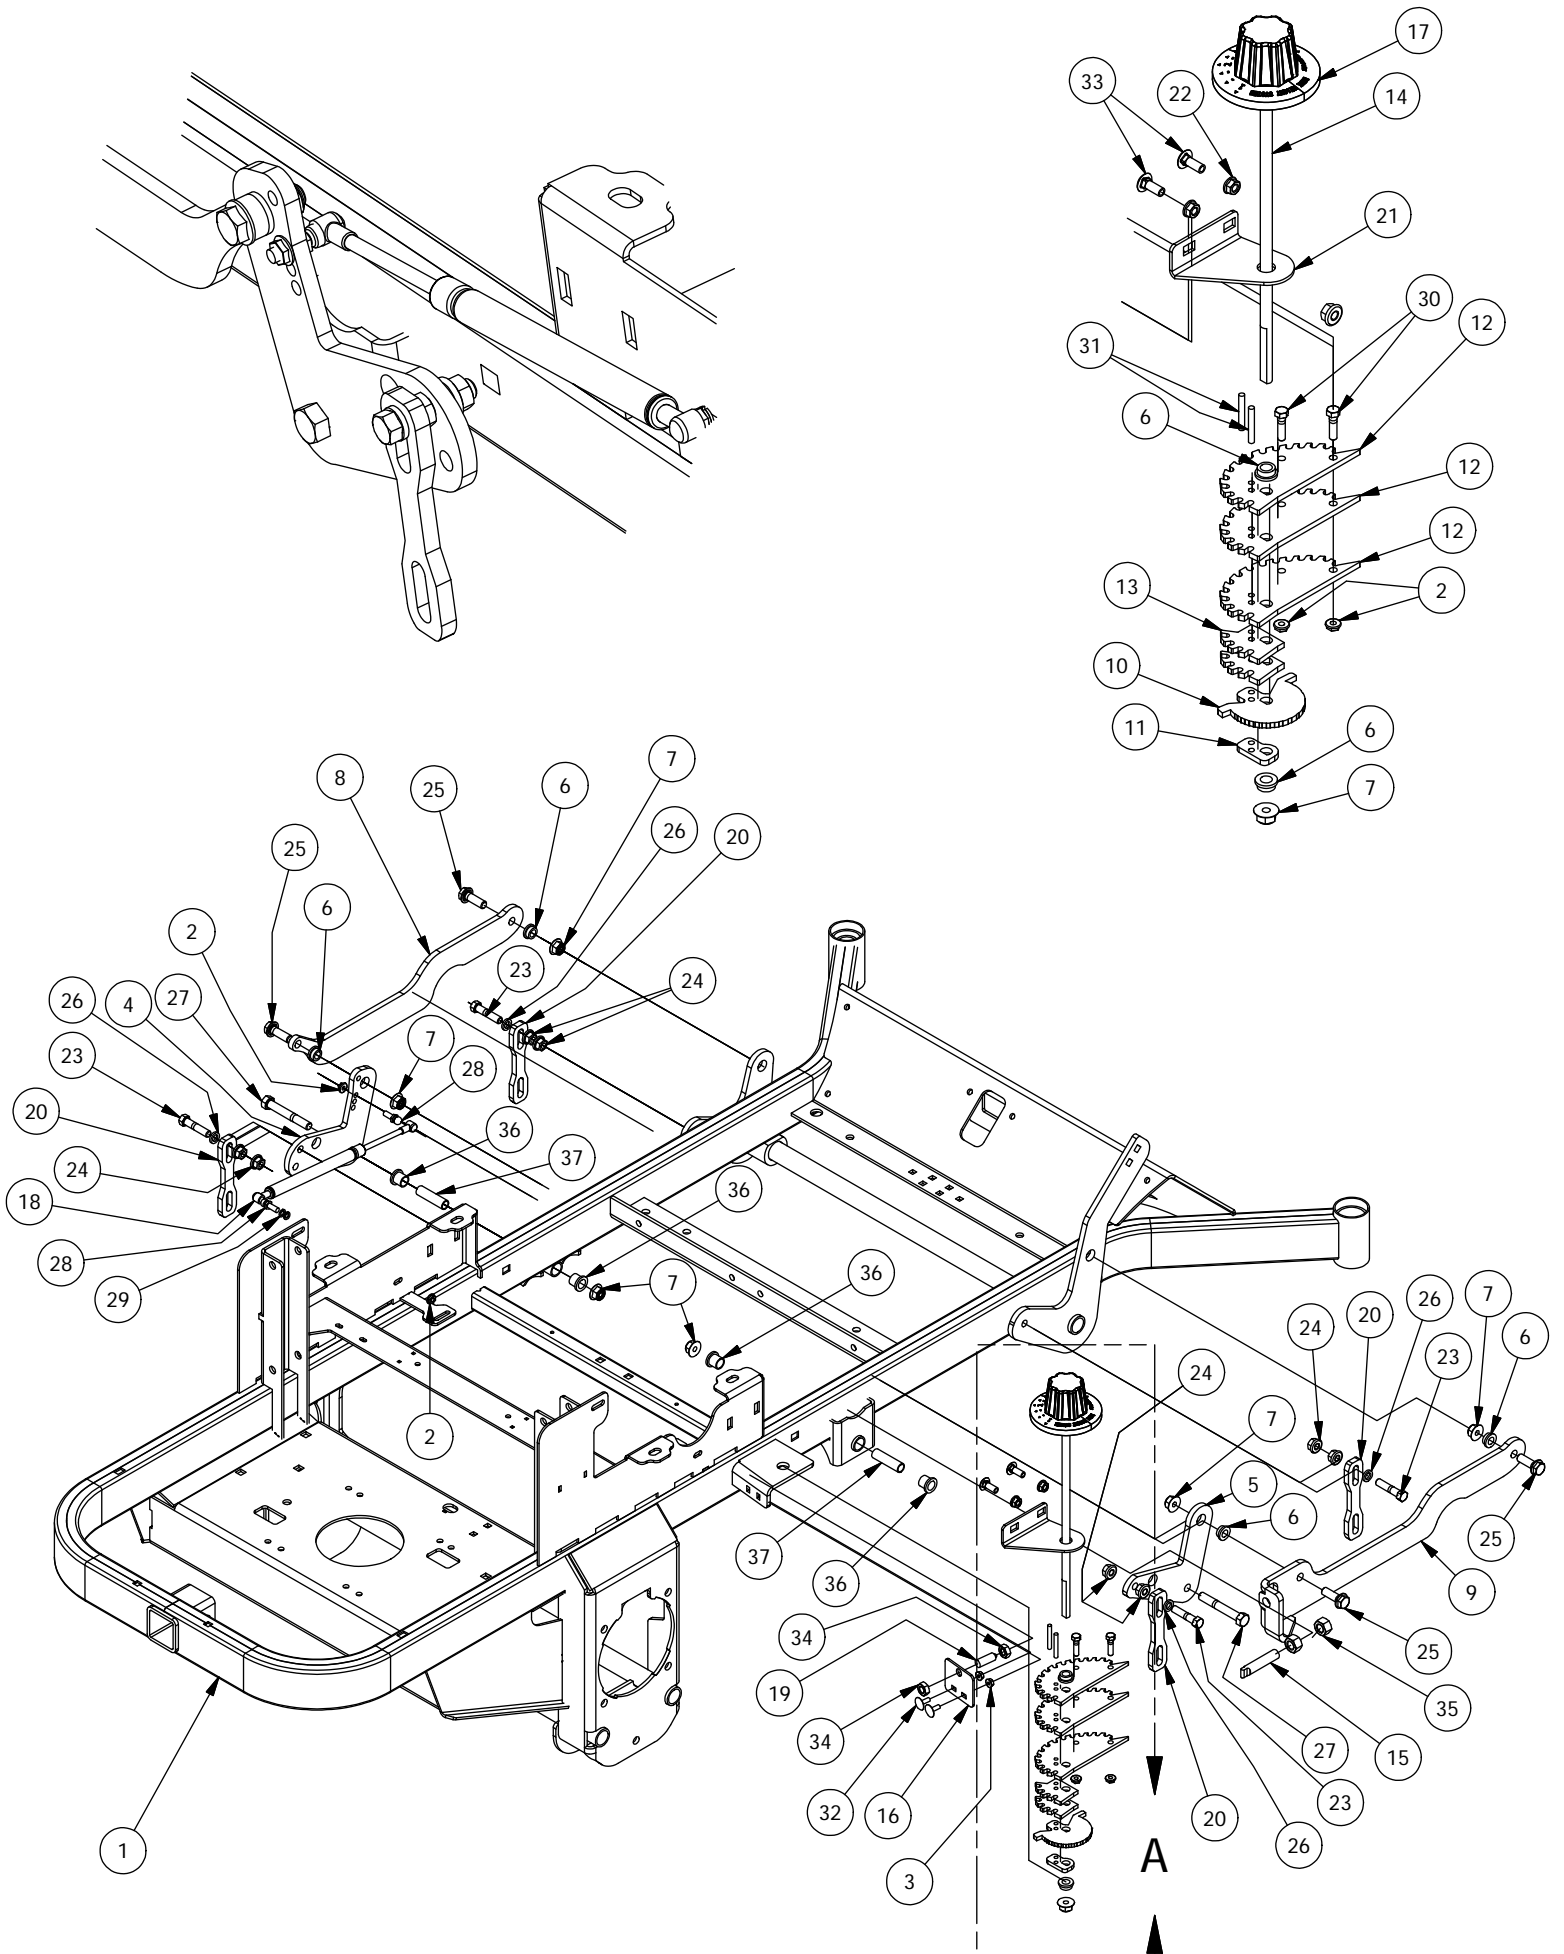

Height Indicator Assembly

DETAIL A

Height Indicator Assembly			
ITEM	QTY	PART NUMBER	DESCRIPTION
1	1	490-0007-00	Mower RT Frame Assembly
2	13	413-0006-00	5/16-18 HEX FLANGE NUT W/SERR ZINC
3	6	413-0023-00	1/4-20 HEX FLANGE NUT W/SERR ZINC
4	1	431-0005-00	Deck Height Brkt Left Actuator side
5	1	431-0004-00	Deck Height Brkt Right side
6	7	410-0009-00	1/2" ID X 3/4" OD X 3/8" LENGTH FLANGE BUSHING
7	8	413-0002-00	1/2-13 NYLON INSERT FLANGE LOCKNUT ZC YELLOW
8	1	435-0009-00	Mower Deck Height Left Link Arm
9	1	435-0008-00	Mower Deck Height Arm Right Link
10	1	426-0008-00	Mower Deck Height Detent Spring Plunger Plate
11	1	426-0009-00	Mower Deck Height Detent End Plate
12	3	426-0010-00	Mower Deck Detent Cam Plate 1
13	2	426-0011-00	Mower Deck Height Detent Cam Plate 2
14	1	437-0003-00	Mower Deck Height Selector Shaft
15	1	444-0001-00	Mower HEIGHT SELECTOR CAM PIN
16	1	426-0004-00	Mower Detent Spring Plunger Mounting Plate
17	1	445-0002-00	Mower Deck Height Control Knob
18	1	434-0001-00	Deck Gas Spring
19	1	434-0006-00	Deck Height Detent Spring Plunger
20	4	435-0007-00	Mower Deck Link
21	1	439-0074-00	Mower Deck Height Indicator Rod Bracket
22	4	413-0004-00	3/8-16 HEX FLANGE NUT W/SERR ZINC
23	4	418-0046-00	7/16-14 X 2 HEX C/S GR 5 ZINC YELLOW
24	8	413-0011-00	7/16-14 HEX FLANGE NUT W/SERR ZINC YELLOW
25	4	418-0047-00	1/2-13 X 1-1/2 HEX FLANGE BOLT ZINC YELLOW
26	4	419-0010-00	.443 ID X .750 OD X .125 THK NYLON BLACK
27	2	418-0042-00	1/2-13 X 3-1/2 HEX C/S GR 5 ZINC YELLOW
28	2	434-0007-00	Deck Assist Gas Spring Ball Stud
29	2	419-0009-00	5/16 SPLIT LOCKWASHER ZINC
30	2	413-0038-00	5/16-18 X 1-1/4 HEX C/S GR 2 ZINC
31	2	444-0002-00	1/4 X 1-3/4 DOWELL PIN
32	2	418-0052-00	1/4-20 X 3/4 CARRIAGE BOLT ZINC
33	2	418-0053-00	3/8-16 X 1 CARRIAGE BOLT ZINC
34	2	413-0037-00	1/2-13 HEX JAM NUT ZINC
35	2	413-0048-00	5/8-11 HEX NUT ZINC YELLOW
36	4	410-0008-00	5/8" ID X 3/4" OD X 3/4" LENGTH FLANGE BUSHING
37	2	425-0004-00	Mower Drive Arm Hub & Deck Lift Arm Spacer