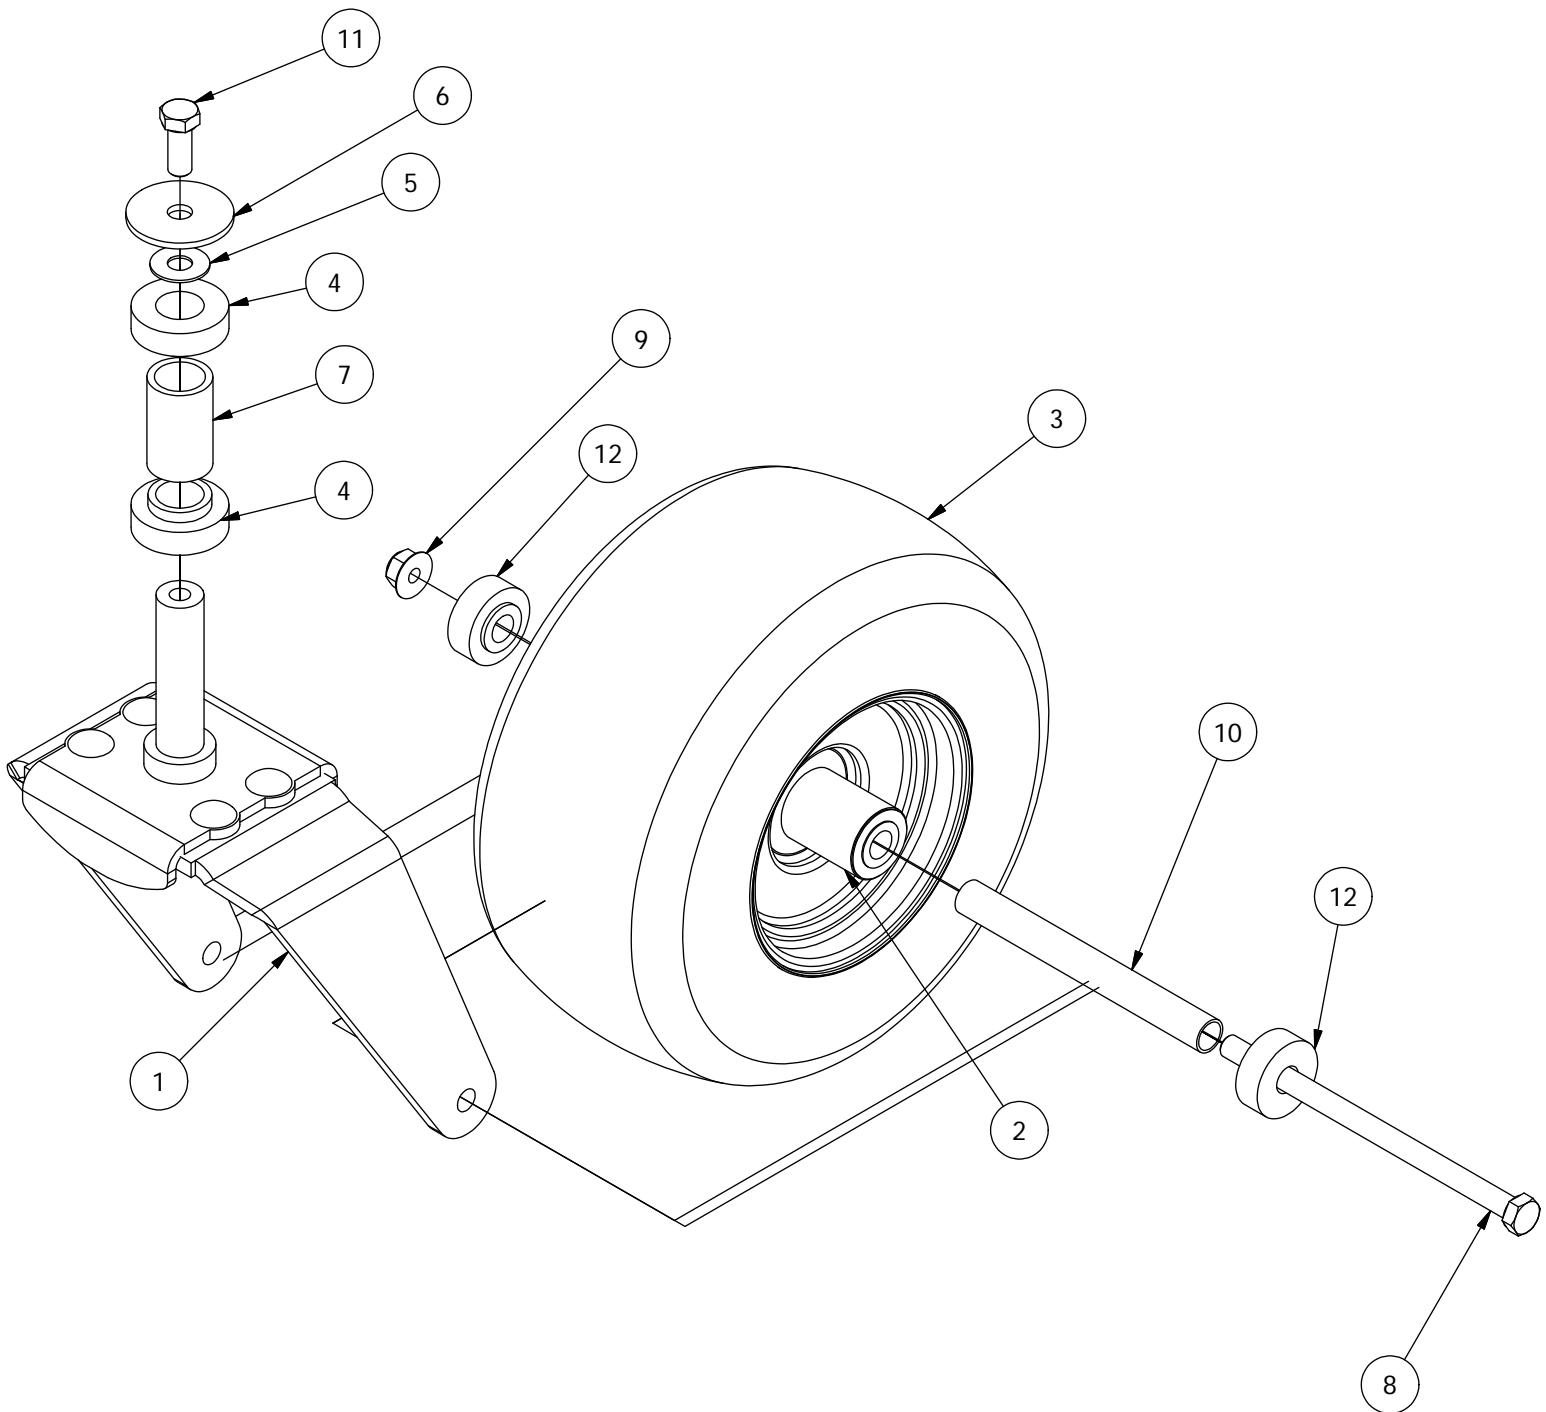

Spartan Mower

Parts Manual RT

TABLE OF CONTENTS

Front Fork Assembly.....	3
Brake and Floor Board assembly.....	4-5
Height Indicator Assembly.....	6-7
Actuator Assembly	8
Battery and Seat Suspension Assembly.....	9-10
Drive Arm Assemblies.....	11-12
Seat Frame and Pump Idler Assemblies.....	13-14
Gas Tank Assembly.....	15-16
Transmission Assembly.....	17-18
ZT740 & KT740 Kohler Engine Assembly.....	19
B&S 810CC, 27 HP & B&S 724CC, 25 HP.....	20
Kohler EFI Assembly.....	21
B&S 32 HP/36HP Vanguard Series Engine.....	22
54" Deck Assembly-1.....	23-24
54" Deck Assembly-2.....	25-26
61" Deck Assembly-1.....	27-28
61" Deck Assembly-2.....	29-30
72" Deck Assembly-1.....	31-32
72" Deck Assembly-2.....	33-34
Decals.....	35-36

Front Fork Assembly			
ITEM	QTY	PART NUMBER	DESCRIPTION
1	1	490-0001-00	Mower Front Fork Assembly
2	1	422-0002-00	Mower Front Caster Wheel
3	1	422-0020-00	Mower Front Caster Tire
4	2	410-0004-00	Mower Caster Shaft Bearing
5	1	419-0002-00	1/2 FENDER WASHER 1-1/4" OD ZINC
6	1	426-0006-00	Mower Caster Shaft Washer
7	1	425-0011-00	Mower Bearing Retainer Spacer
8	1	418-0003-00	1/2-13 X 8-1/2 HEX C/S GR 5 ZINC YELLOW
9	1	413-0002-00	1/2-13 NYLON INSERT FLANGE LOCKNUT ZC YELLOW
10	1	425-0010-00	Mower Caster Fork Wheel Spacer
11	1	418-0006-00	1/2-20 X 1-1/4 HEX C/S GR 5 ZINC
12	2	410-0014-00	Mower Caster Wheel Bearing