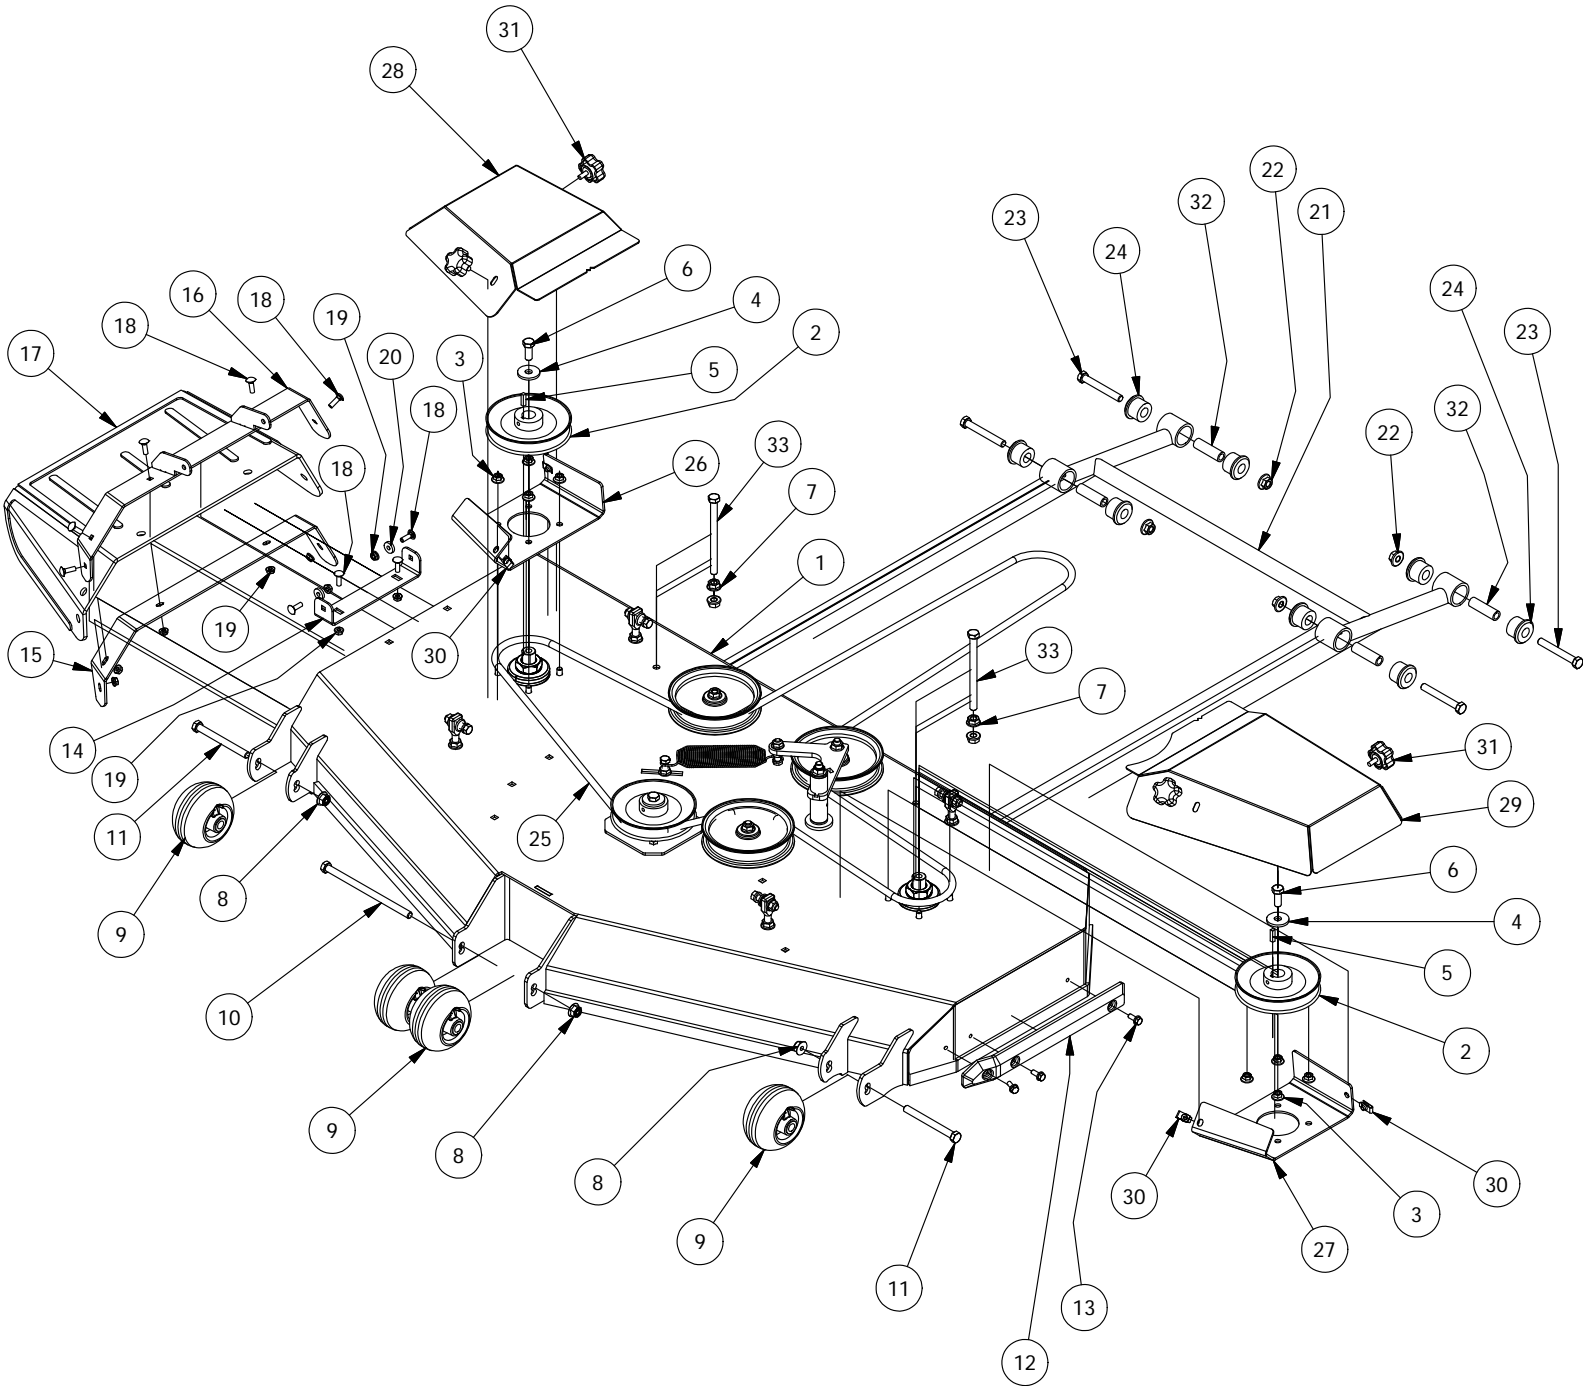

61" Deck Assembly-1

61" Deck Assembly-1			
ITEM	QTY	PART NUMBER	DESCRIPTION
1	1	490-0031-00	61" Mower Deck Assembly
2	3	433-0003-00	Deck Pulley 61"
3	12	418-0004-00	3/8-16 HEX FLANGE NUT W/SERR ZINC
4	3	419-0003-00	1/2" X 1-5/8 BELLEVILLE CUP WASHER ZINC YELLOW
5	3	442-0001-00	1/4 X 1 SQUARE KEY STOCK
6	3	418-0006-00	1/2-20 X 1-1/4 HEX C/S GR 5 ZINC
7	12	413-0005-00	1/2-13 HEX FLANGE NUT W/SERR ZINC YELLOW
8	4	413-0002-00	1/2-13 NYLON INSERT FLANGE LOCKNUT ZC YELLOW
9	4	422-0001-00	Anti-Scalp Wheel
10	1	418-0015-00	1/2-13 X 8-1/2 HEX C/S GR 2 ZINC YELLOW
11	2	418-0016-00	1/2-13 X 5 HEX C/S GR 2 ZINC YELLOW
12	1	429-0001-00	Mower Nylon Deck Guard
13	3	418-0049-00	5/16-18 X 3/4 IND HWH TRI LOB ZINC
14	1	439-0090-00	Mower Chute Mounting Bracket
15	1	439-0093-00	Mower Deck Chute Hinge Backer Bracket
16	1	490-0020-00	Mower Deck Chute Hinge Assembly
17	1	481-0003-00	Mower Rubber Discharge Chute
18	9	418-0060-00	5/16-18 X 1 CARRIAGE BOLT ZINC YELLOW
19	9	413-0027-00	5/16-18 NYLON INSERT FLANGE LOCKNUT ZC YELLOW
20	2	419-0006-00	.312 ID X .875 OD X .1875 THK F/W NYLON BLK
21	1	490-0014-00	Mower 54"/61" Deck Frame Stabilizer Assembly
22	4	413-0017-00	1/2-13 NYLON INSERT FLANGE LOCKNUT ZINC W/SERRATIONS
23	4	418-0021-00	1/2-13 X 3-3/4 HEX C/S GR 5 ZINC
24	8	732-2000-00	Large MTV A-Arm Bushing
25	1	461-0002-00	61" Mower Deck Belt, HB x 167.9" Effective Length
26	1	439-0058-00	Mower Right Pulley Cover Mounting Bracket
27	1	439-0057-00	Mower Left Pulley Cover Mounting Bracket
28	1	439-0021-00	Mower 61" Deck Right Pulley Cover
29	1	439-0020-00	Mower 61" Deck Left Pulley Cover
30	4	413-0053-00	5/16 Cage Nut
31	4	445-0001-00	Lobed Knob w/ 5/16"-18 X .750" Stud
32	4	732-2001-00	Large MTV A-Arm Bushing Sleeve
33	2	418-0044-00	1/2-13 X 6-1/2 HEX C/S GR 8 ZINC YELLOW