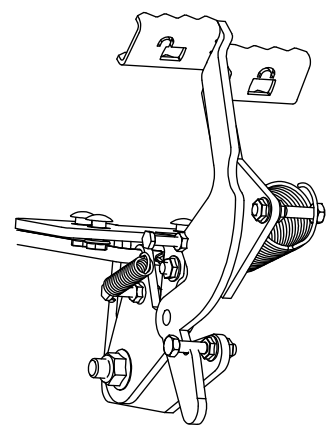

DETAIL A

Brake and Floor Board Assembly

Brake and Floor Board Assembly			
ITEM	QTY	PART NUMBER	DESCRIPTION
1	10	414-0002-00	8MM PUSH TYPE RETAINER NYLON BLACK
2	3	418-0008-00	5/16-18 X 3/4 CARRIAGE BOLT ZINC
3	13	413-0006-00	5/16-18 HEX FLANGE NUT W/SERR ZINC
4	2	418-0045-00	3/8-16 X 1 CARRIAGE BOLT ZINC YELLOW
5	2	418-0029-00	1/4-20 X 1-1/4 HEX C/S GR 2 ZINC
6	6	413-0023-00	1/4-20 HEX FLANGE NUT W/SERR ZINC
7	1	434-0003-00	Brake Pedal Release Spring
8	1	434-0002-00	Brake Pedal Tension Sping
9	1	413-0013-00	3/8-16 NYLON INSERT FLANGE LOCKNUT ZINC
10	1	435-0004-00	MOWER BRAKE LINKAGE
11	1	439-0007-00	Mower Floorboard
12	1	481-0001-00	Rubber Mower Foot Rest Mat
13	1	481-0002-00	Mower Rubber Floor Mat
14	1	439-0059-00	Mower Deck Height Foot Pedal
15	1	439-0009-00	Mower Frame Brake Mounting Bracket
16	7	410-0009-00	1/2" ID X 3/4" OD X 3/8" LENGTH FLANGE BUSHING
17	1	490-0016-00	Mower Brake Lock Lever Assembly
18	1	490-0017-00	Mower Brake Unlock LeverAssembly
19	3	418-0027-00	5/16-18 X 1-3/4 HEX C/S GR 2 ZINC
20	1	413-0002-00	1/2-13 NYLON INSERT FLANGE LOCKNUT ZC YELLOW
21	1	420-0001-00	1/8 X 3/4 COTTER PIN ZINC
22	1	418-0030-00	3/8-16 X 1-1/4 HEX C/S GR 2 ZINC
23	1	418-0028-00	1/2-13 X 1-1/2 HEX C/S GR 2 ZINC
24	4	413-0004-00	3/8-16 HEX FLANGE NUT W/SERR ZINC
25	1	419-0015-00	3/8" ID X 3/4" OD X 1/8" THK BRONZE WASHER
26	4	429-0002-00	Rubber Bumper