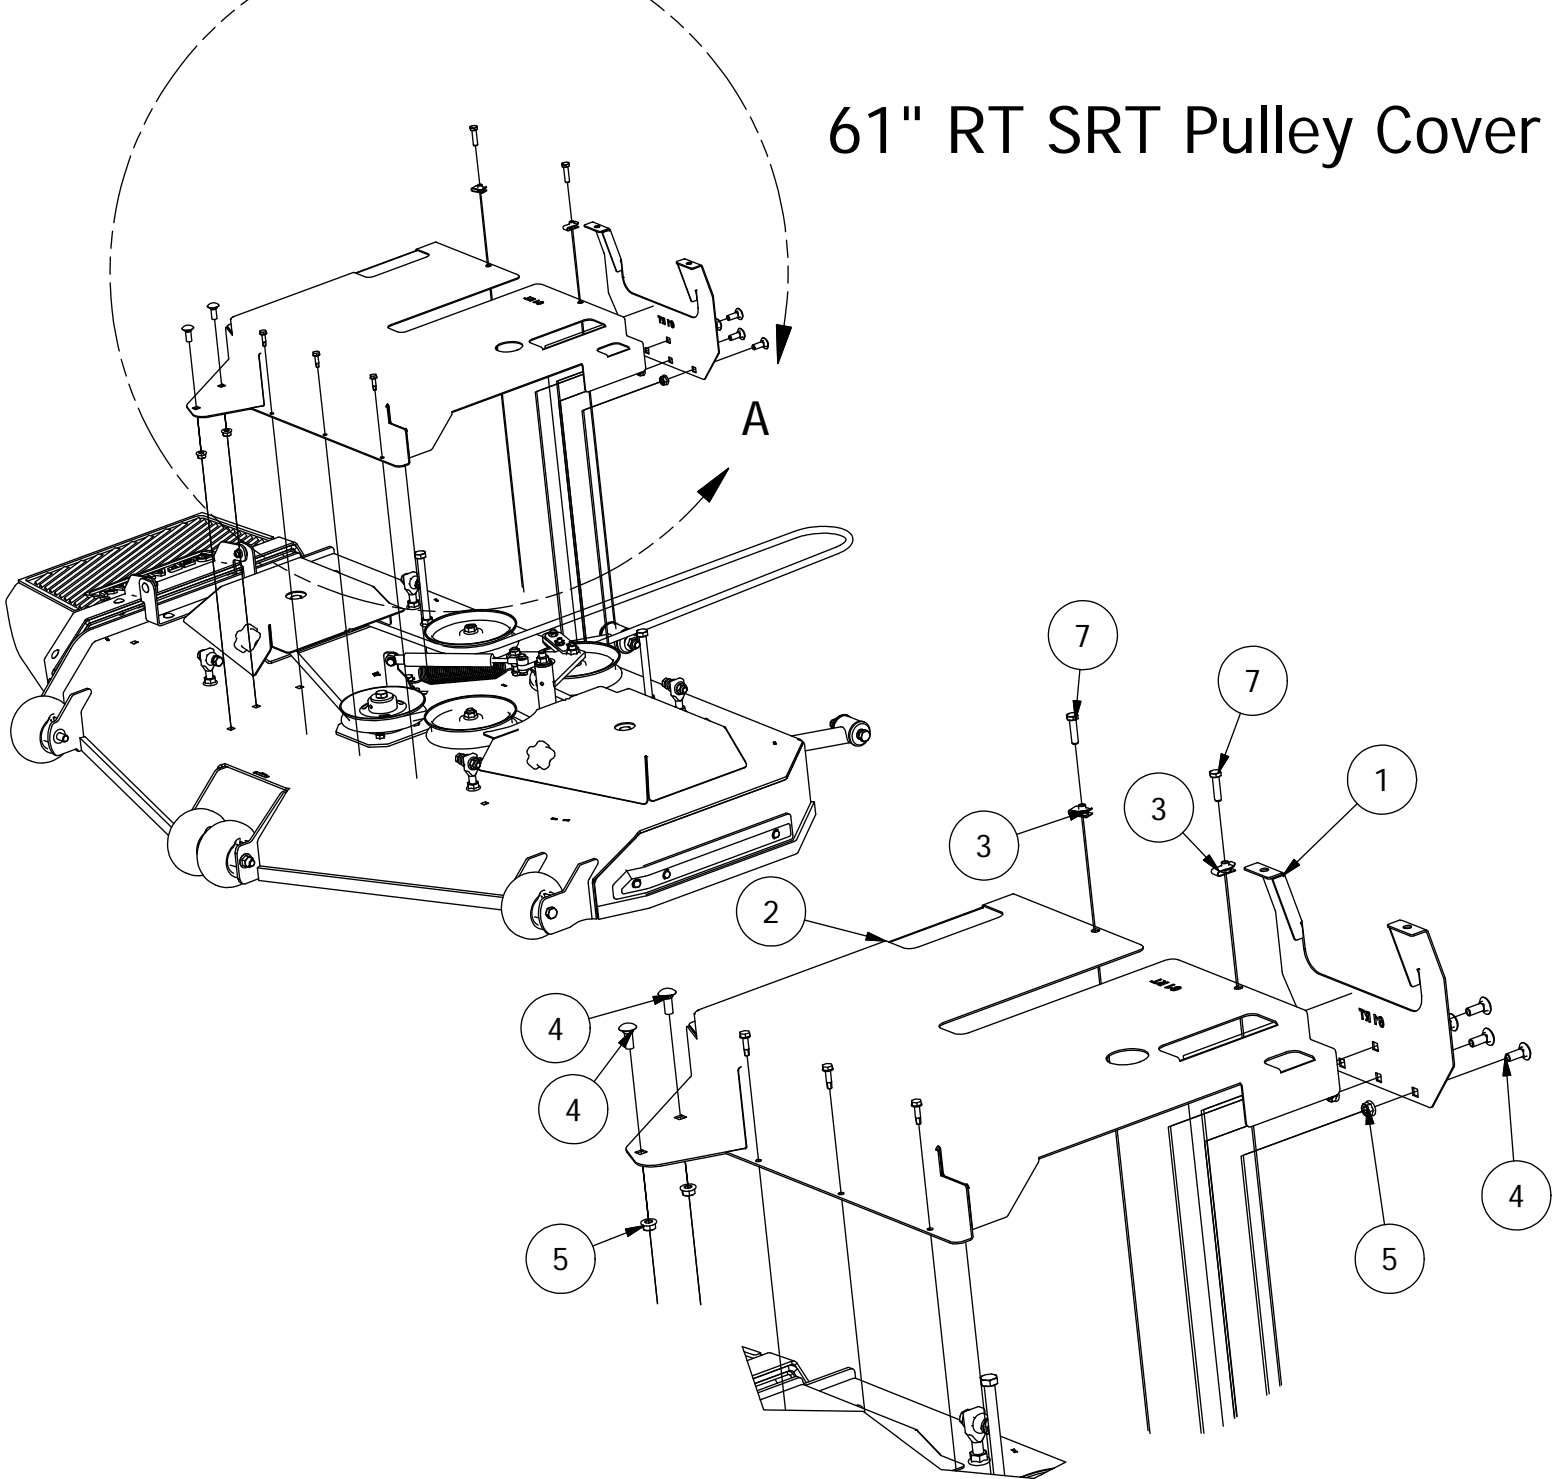

61" RT SRT Pulley Cover

DETAIL A

Parts List			
ITEM	QTY	PART NUMBER	DESCRIPTION
1	1	439-0592-00	61" RT/SRT Pulley Cover Support Bracket
2	1	439-0593-00	61" RT/SRT Pulley Middle Cover
3	2	413-0053-00	5/16 Cage Nut
4	6	418-0045-00	3/8-16 X 1 CARRIAGE BOLT ZINC YELLOW GR8
5	6	413-0004-00	3/8-16 HEX FLANGE NUT W/SERR ZINC
6	3	630-7040-00	1/4 x 1 Hex Head Tek Screw
7	2	618-2029-00	5/16" x 1-1/4" Hex C/S Gr 5