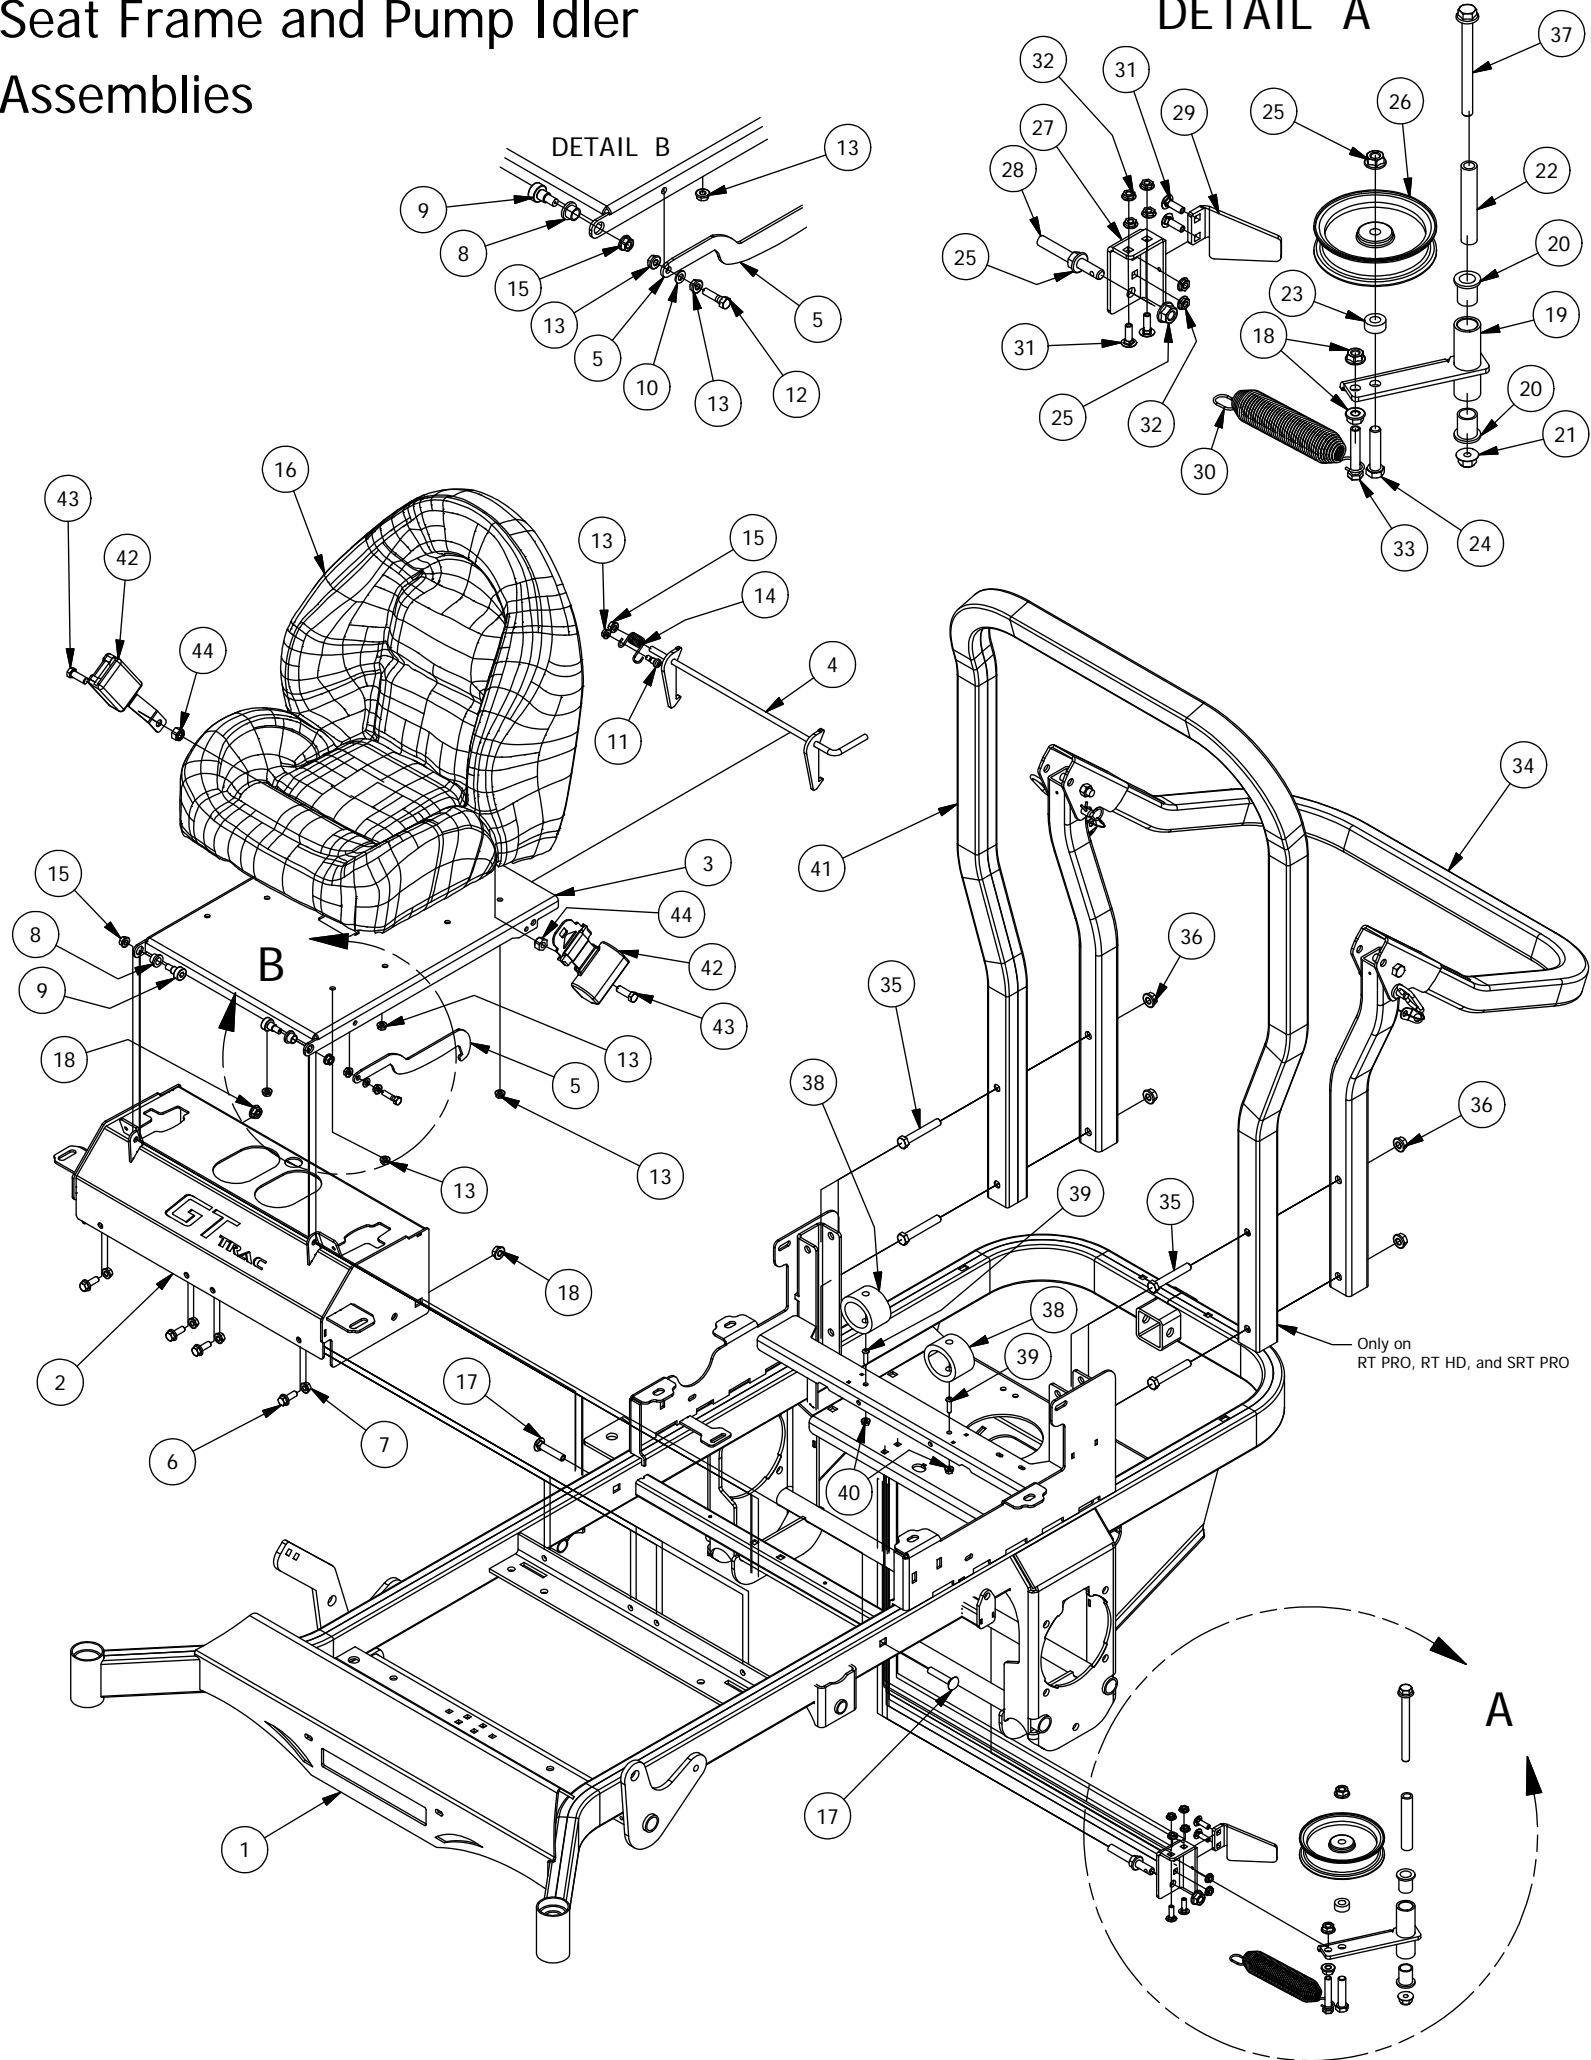

Seat Frame and Pump Idler Assemblies

DETAIL A

DETAIL B

Seat Frame and Pump Idler Assemblies			
ITEM	QTY	PART NUMBER	DESCRIPTION
1	1	490-0007-00	Mower RT Frame Assembly
2	1	490-0023-00	Mower Seat Base Assembly
3	1	439-0089-00	Mower Seat Brtk
4	1	490-0011-00	Mower Seat Latch Release Assembly
5	1	439-0065-00	Mower Seat Latch Hook
6	4	418-0040-00	3/8-16 X 1 HEX FLANGE BOLT GR 8 ZC YELLOW
7	4	413-0004-00	3/8-16 HEX FLANGE NUT W/SERR ZINC
8	2	410-0010-00	1/2" ID X 5/8" OD X 1/2" LENGTH FLANGE BUSHING
9	2	418-0038-00	1/2 X 1/2 SOCKET SHOULDER BOLT ZC YELLOW
10	1	419-0016-00	5/16" ID X 5/8" OD X 1/16" THK BRONZE WASHER
11	1	418-0037-00	3/8 X 3/8 SOCKET SHOULDER BOLT ZC YELLOW
12	1	418-0036-00	5/16-18 X 1-1/4 HEX TAP BOLT ZINC
13	7	413-0019-00	5/16-18 NYLON INSERT FLANGE L/NUT ZINC
14	1	434-0004-00	Seat Latch Spring
15	3	413-0029-00	3/8-16 NYLON INSERT FLANGE L/NUT ZC YELLOW
16	1	471-0001-00	Standard Non-Suspension Mower Seat
17	2	418-0041-00	7/16-14 X 2-1/4 CARRIAGE BOLT ZINC
18	4	413-0001-00	7/16-14 HEX FLANGE NUT W/SERR ZINC
19	1	490-0018-00	Mower Pump Idler Pulley Arm Assembly
20	2	410-0007-00	3/4" ID X 15/16" OD X 1-1/8" LENGTH FLANGE BUSHING
21	1	413-0002-00	1/2-13 NYLON INSERT FLANGE LOCKNUT ZC YELLOW
22	1	425-0006-00	Mower Inner Idler Spacer
23	1	425-0007-00	Mower IDLER PULLEY SPACER
24	1	418-0012-00	1/2-13 X 2-1/4 HEX C/S GR 5 ZINC
25	3	413-0010-00	1/2-13 HEX FLANGE NUT W/SERR ZINC
26	1	433-0006-00	Mower 5-3/4" Idler Pulley
27	1	439-0244-00	Deck Idler Puller Tensioning Bracket
28	1	430-0001-00	Mower Pump Spring Tensioner
29	1	439-0245-00	Mower PTO Clutch Stop Bracket
30	1	434-0005-00	Deck/pump idler spring
31	4	418-0010-00	5/16-18 X 1 CARRIAGE BOLT ZINC
32	6	413-0006-00	5/16-18 HEX FLANGE NUT W/SERR ZINC
33	1	418-0013-00	7/16-14 X 2-1/2 HEX C/S GR 5 ZINC
34	1	497-0002-00	Fold down ROPS
35	4	418-0019-00	1/2-13 X 3-1/4 HEX C/S GR 8 ZY
36	4	413-0014-00	1/2-13 HEX STOVER LOCKNUT GR C ZINC
37	1	418-0009-00	1/2-13 X 5-1/2 HEX FLANGE BOLT GR 8 ZY
38	2	487-0004-00	Seat Suspension Elastomer GBR-7
39	2	418-0039-00	1/4-20 X 1 BUTTON SOCKET C/S
40	2	413-0026-00	1/4-20 NYLON INSERT FLANGE L/NUT ZINC
41	1	497-0001-00	Fixed ROPS
42	1	471-0003-00	Mower Seat Belt
43	2	618-2097-00	7/16-20 x 1-1/4 GR8 Hex Cap Screw
44	2	413-0054-00	7/16-20 Nylon Insert Locknut